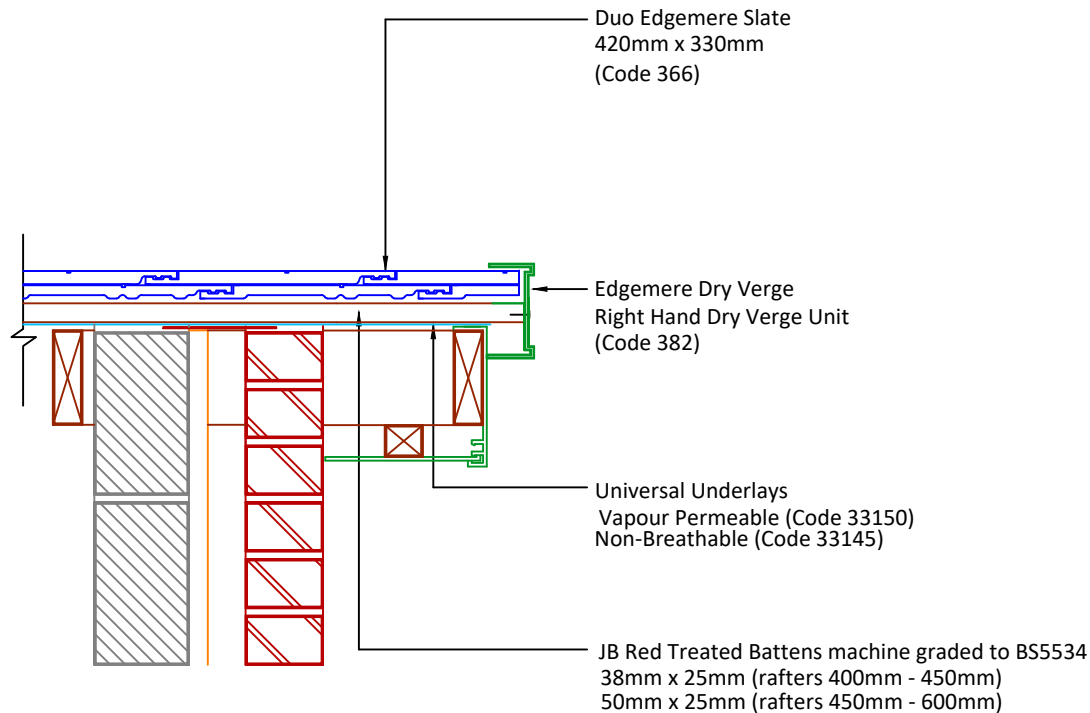

#### Associated products & fixings

Duo Edgemere Aluminium Nail  
Pack  
Code 30398 (500g Pack)

Duo Edgemere SoloFix Tile Clips  
Code 30441 (100 Pack)  
Code 30431 (500 Pack)

Duo Edgemere RH Verge Clip &  
Nail Pack  
Code 30263 (50 Pack)

Duo Edgemere LH Verge Clip &  
Nail Pack  
Code 30263 (50 Pack)

DRAWING NUMBER  
41236600

DRAWING REVISION  
A

DRAWING TITLE

Duo Edgemere Dry Verge to Bargeboard RH

SCALE

1:10

Duo-Edgemere