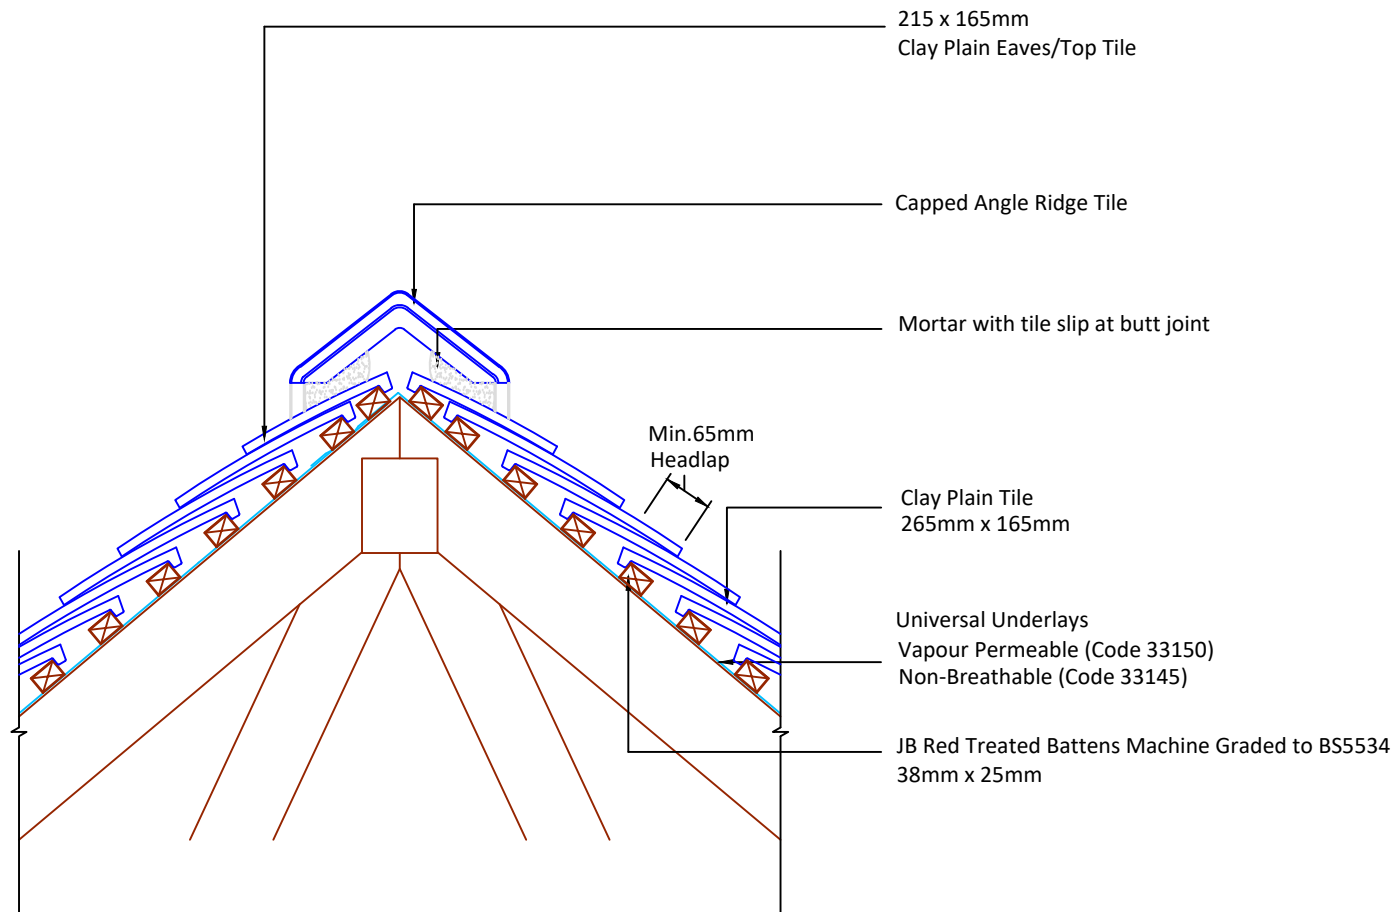

Feel free to talk to our experts at any time on 01283 722588.

Associated products & fixings

Plain Aluminium Nail Pack  
Code 30348 (500g)

DRAWING NUMBER  
736CPT40

DRAWING REVISION  
A

DRAWING TITLE

Mortar Bedded Ridge - Capped Angle

SCALE

1:10

Clay Plain