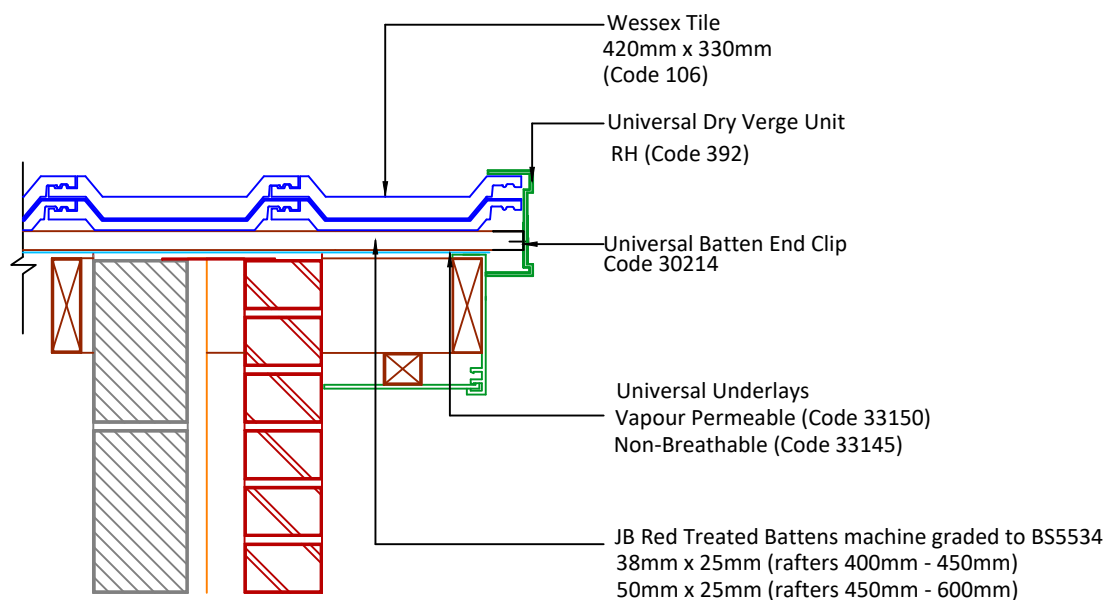

▲ Tilefix ▲ Specrite

▲ Estimator ▲ BIM

Visit marley.co.uk/technical-services for a full suite of online tools to help with your roof design, specification and fixing.

Feel free to talk to our experts at any time on 01283 722588.

Associated products & fixings

Wessex SoloFix Tile Clips
Code 30442 (100 Pack)
Code 30432 (500 Pack)

Universal Batten End Clips
Code 30214

Universal Dry Verge Starter Kit
Code 53931

DRAWING NUMBER
41210600

DRAWING REVISION
B

DRAWING TITLE

Universal Dry Verge to Bargeboard - RH

SCALE

1:10

Wessex