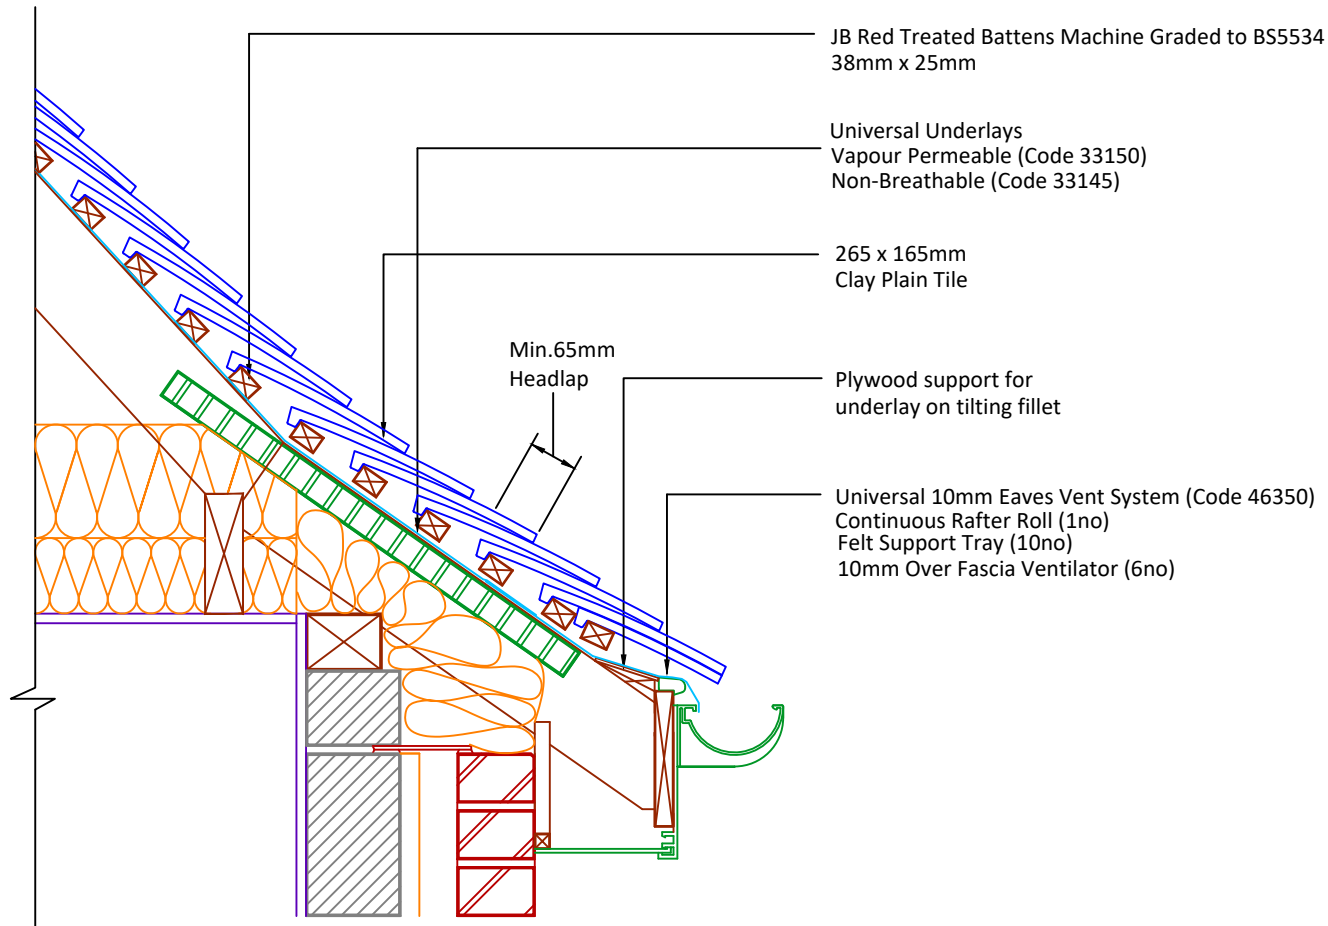

Feel free to talk to our experts at any time on 01283 722588.

Associated products & fixings

Plain Aluminium Nail Pack  
Code 30348 (500g)

DRAWING NUMBER  
806CPT40

DRAWING REVISION  
A

DRAWING TITLE

Sprocket - Tiling Below Change of Pitch

SCALE

1:10

Clay Plain