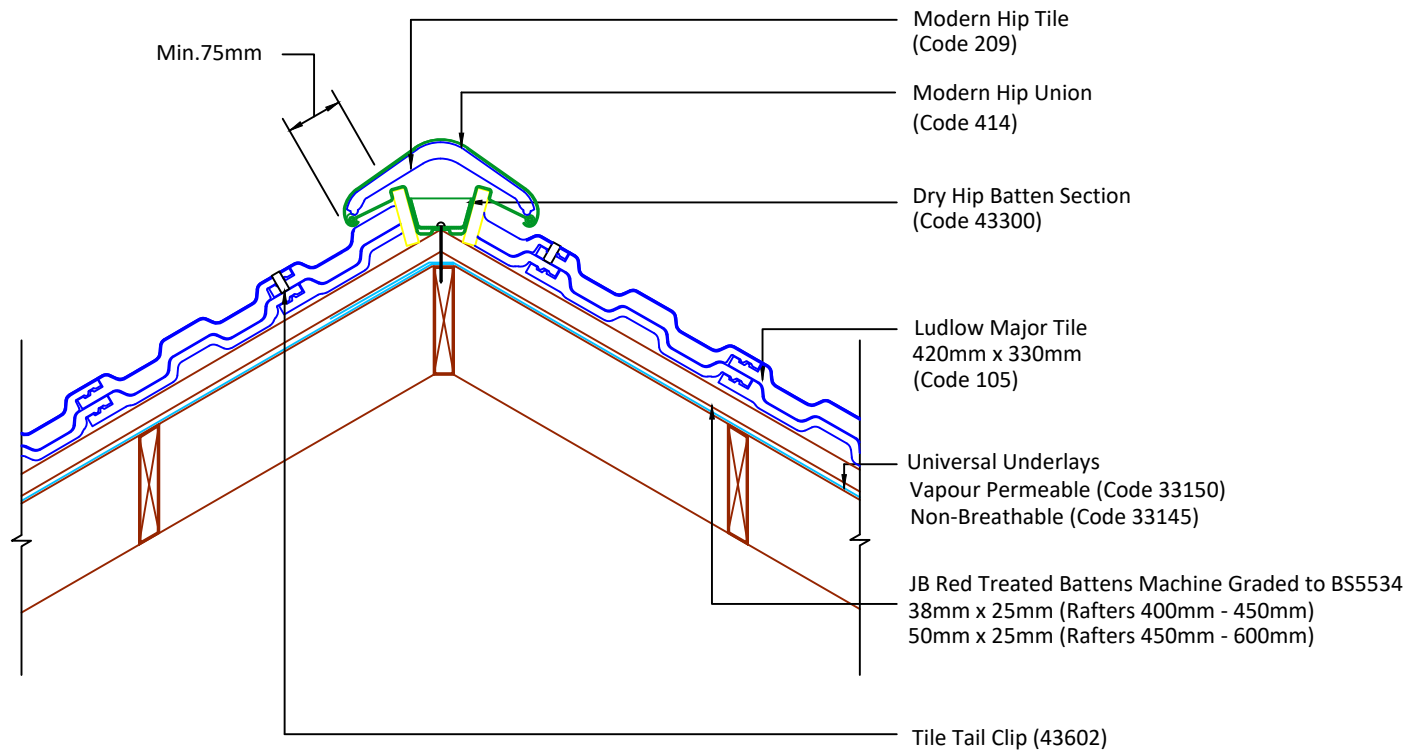

Tilefix Specrite
Estimator BIM

Visit marley.co.uk/technical-services for a full suite of online tools to help with your roof design, specification and fixing.

Feel free to talk to our experts at any time on 01283 722588.

Associated products & fixings

Ludlow Major Aluminium Nail Pack
Code 30371 (500g)

Ludlow Major SoloFix Tile Clips
Code 30440 (100 Pack)
Code 30430 (500 Pack)

Tile Head Clips
Code 43604 (20 Pack)

Tile Tail Clips
Code 43602 (20 Pack)

DRAWING NUMBER
50610500

DRAWING REVISION
B

DRAWING TITLE

Dry Hip System - Modern

SCALE

1:10

Ludlow
Major