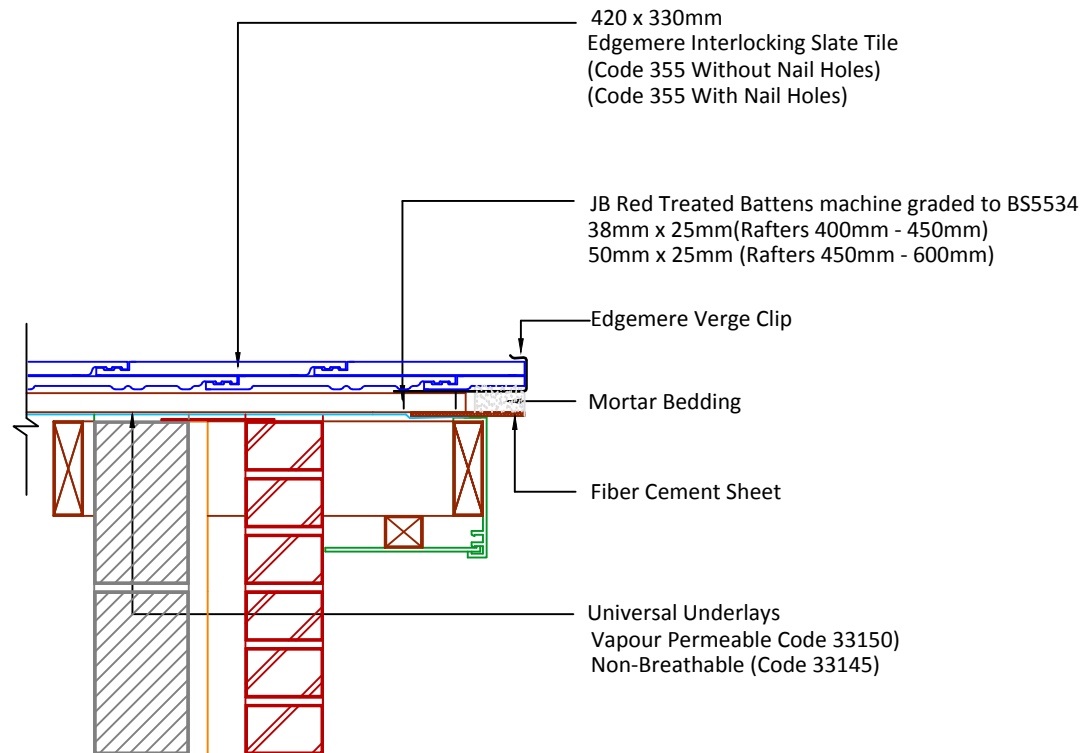

▲ Tilefix ▲ Specrite

▲ Estimator ▲ BIM

Visit marley.co.uk/technical-services for a full suite of online tools to help with your roof design, specification and fixing.

Feel free to talk to our experts at any time on 01283 722588.

Associated products & fixings

Edgemere Aluminium Nail Pack
Code 30398 (500g)

Edgemere SoloFix Tile Clips
Code 30441 (100 Pack)
Code 30431 (500 Pack)

Edgemere RH Verge Clip &
Nail Pack
Code 30263 (50 Pack)

Edgemere LH Verge Clip &
Nail Pack
Code 30263 (50 Pack)

DRAWING NUMBER
45635500

DRAWING REVISION
A

DRAWING TITLE

Mortar Bedded Verge with Nailed Fibre Cement Undercloak - RH

SCALE

1:10

Edgemere