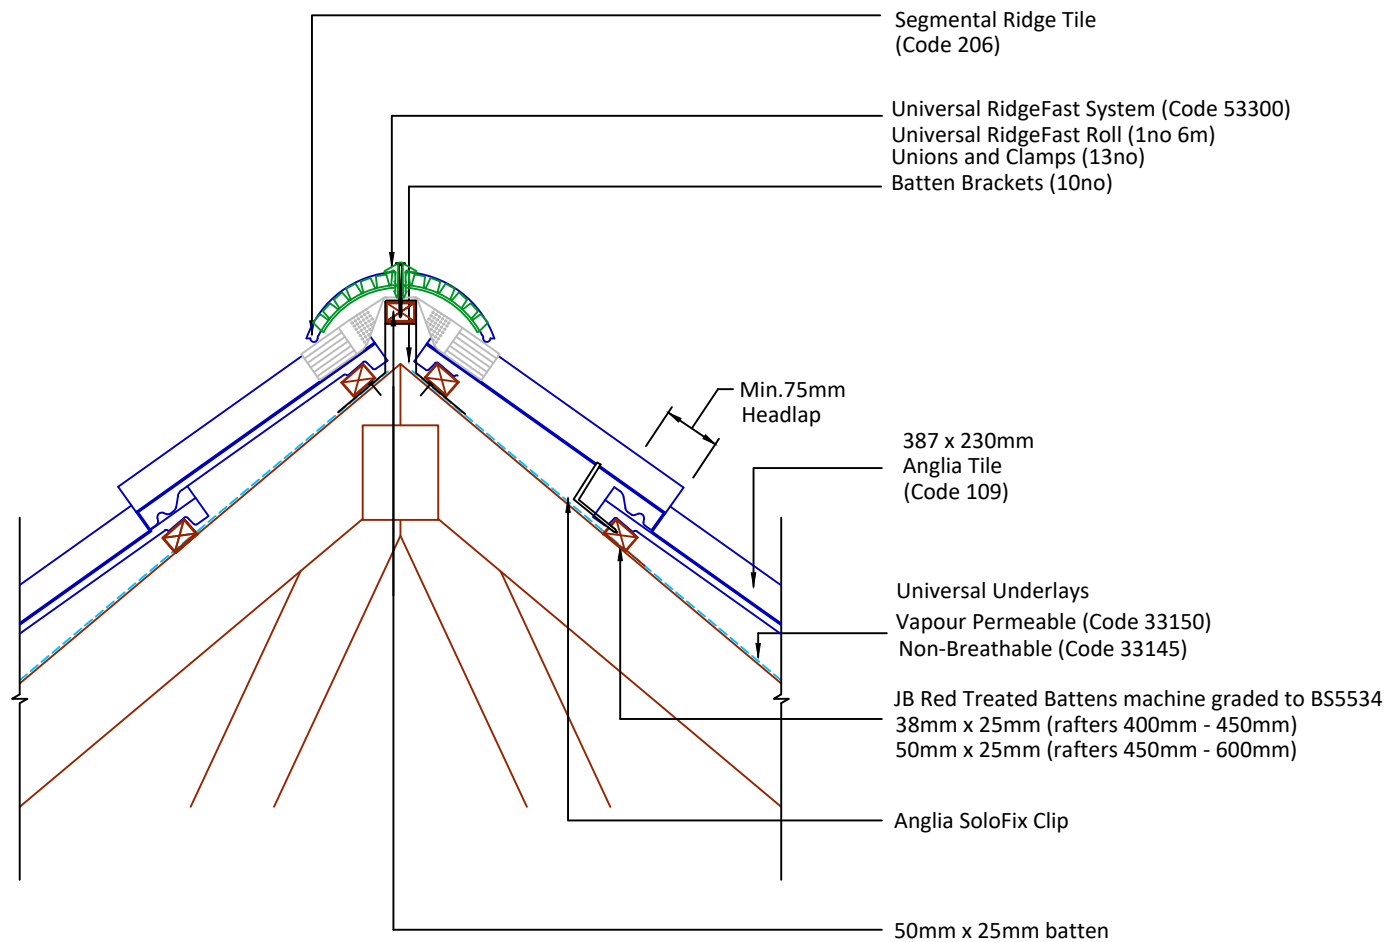

▲ Tilefix ▲ Specrite

▲ Estimator ▲ BIM

Visit [marley.co.uk/technical-services](http://marley.co.uk/technical-services) for a full suite of online tools to help with your roof design, specification and fixing.

Feel free to talk to our experts at any time on 01283 722588.

Associated products & fixings

Anglia SoloFix Tile Clips  
Code 30444 (100 Pack)  
Code 30434 (500 Pack)

DRAWING NUMBER  
79018640

DRAWING REVISION  
B

DRAWING TITLE

RidgeFast Dry Ventilated Ridge - Segmental

SCALE

1:10

Anglia