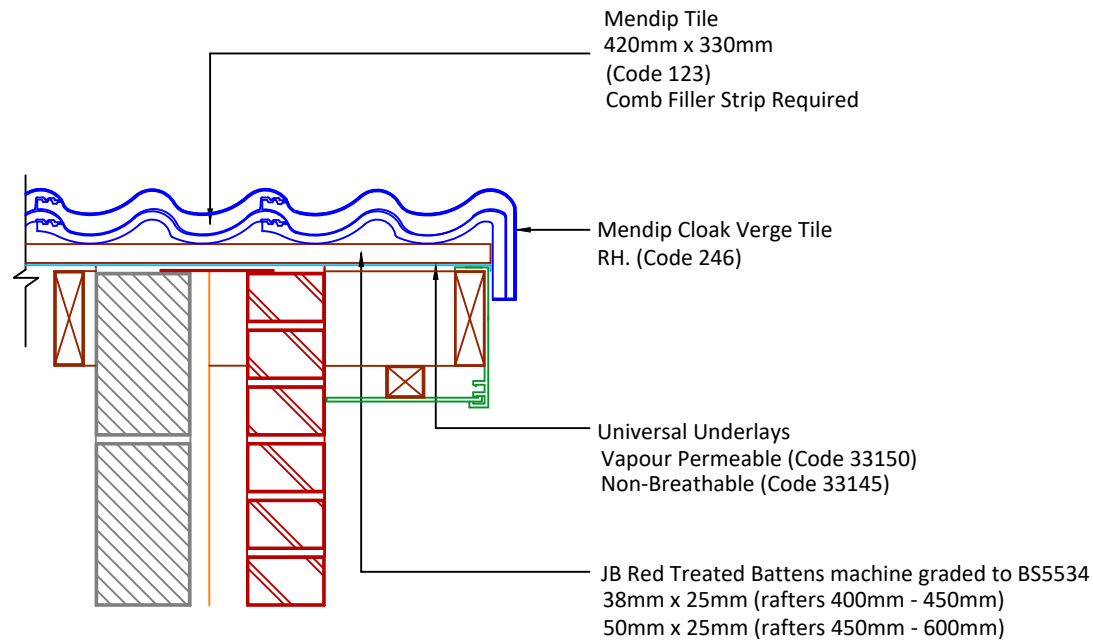

Tilefix Specrite

Estimator BIM

Visit [marley.co.uk/technical-services](http://marley.co.uk/technical-services) for a full suite of online tools to help with your roof design, specification and fixing.

Feel free to talk to our experts at any time on 01283 722588.

Associated products & fixings

DRAWING NUMBER  
43412300

DRAWING REVISION  
A

DRAWING TITLE

Cloak Verge to Bargeboard - RH

SCALE

1:10

Mendip