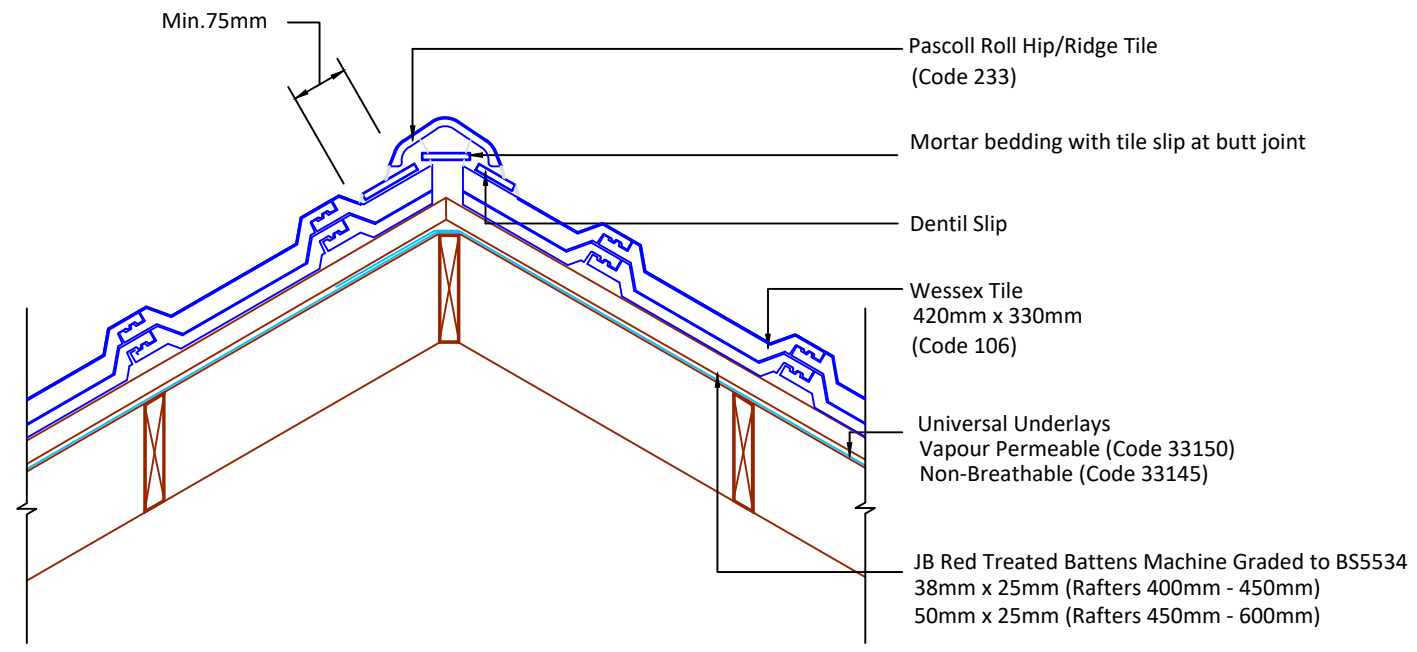

Tilefix Specrite

Estimator BIM

Visit marley.co.uk/technical-services for a full suite of online tools to help with your roof design, specification and fixing.

Feel free to talk to our experts at any time on 01283 722588.

Associated products & fixings
Wessex SoloFix Tile Clips
Code 30442 (100 Pack)
Code 30432 (500 Pack)

DRAWING NUMBER
57610600

DRAWING REVISION
A

DRAWING TITLE
Small Scale Mortar Bedded Hip - Pascoll Roll

SCALE
1:10