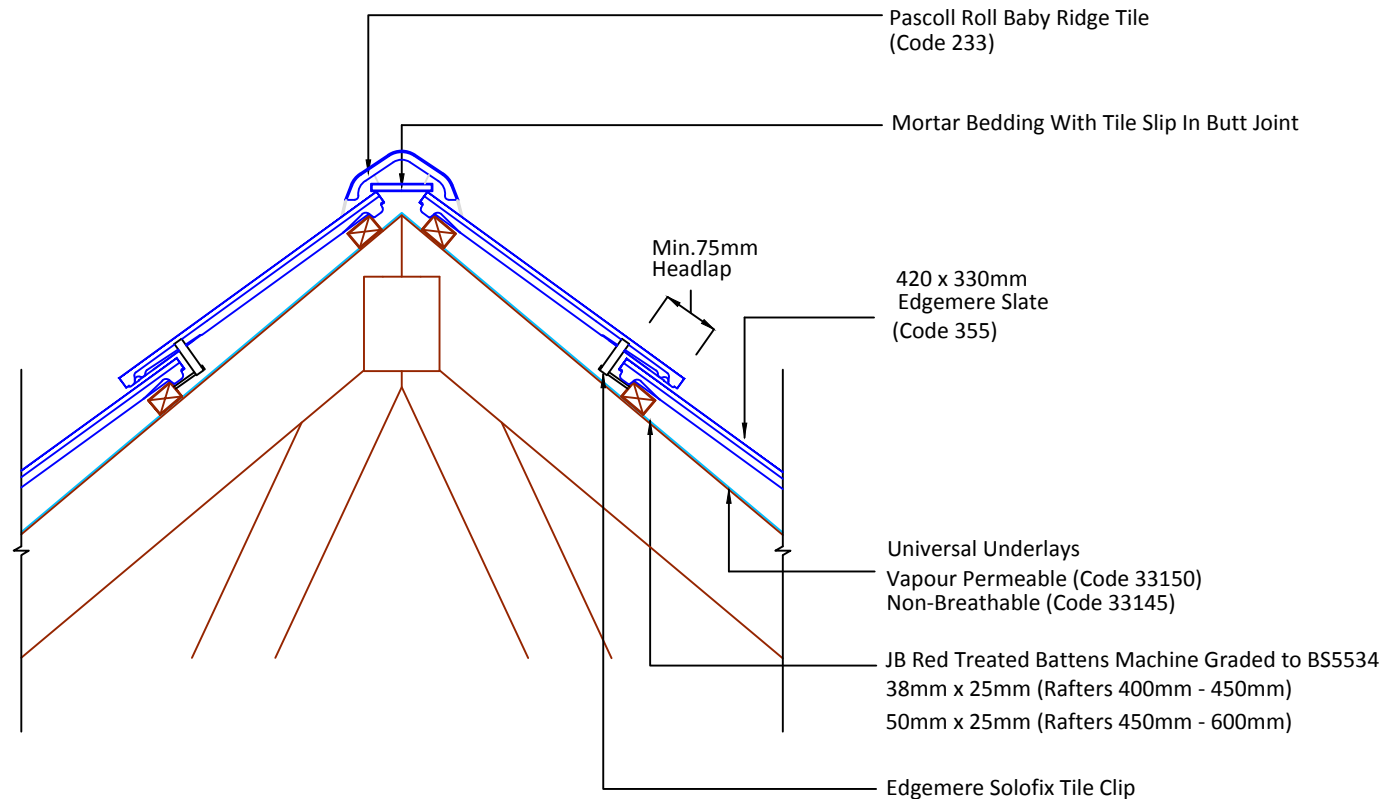

▲ Tilefix ▲ Specrite

▲ Estimator ▲ BIM

Visit marley.co.uk/technical-services for a full suite of online tools to help with your roof design, specification and fixing.

Feel free to talk to our experts at any time on 01283 722588.

Associated products & fixings

Edgemere Aluminium Nail Pack
Code 30398 (500g)

Edgemere SoloFix Tile Clips
Code 30441 (100 Pack)
Code 30431 (500 Pack)

DRAWING NUMBER
76135540

DRAWING REVISION
A

DRAWING TITLE

Small Scale Mortar Bedded Ridge - Pascoll Roll

SCALE

1:10

Edgemere