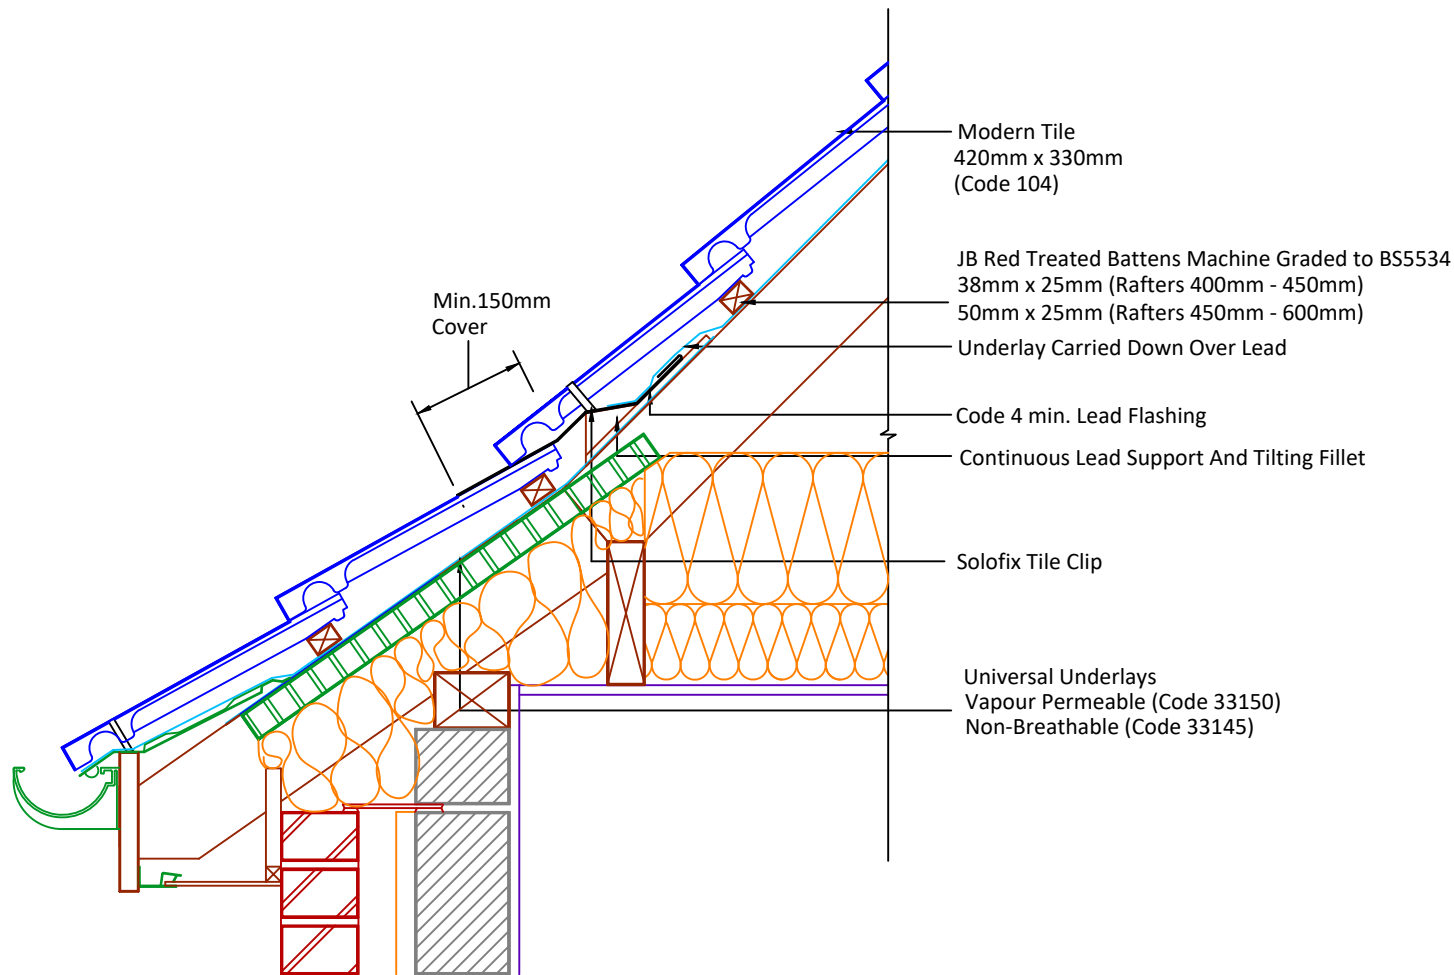

Feel free to talk to our experts at any time on  
01283 722588.

Associated products & fixings  
Modern Aluminium Nail Pack  
Code 30350 (500g)

Modern SoloFix Tile Clips  
Code 30440 (100 Pack)  
Code 30430 (500 Pack)

Modern Verge Clip & Nail Pack  
Code 30290 (50 Pack)

DRAWING NUMBER  
80610435

DRAWING REVISION  
A

DRAWING TITLE

Sprocket - Tiling Below Change of Pitch

SCALE

1:10

Modern