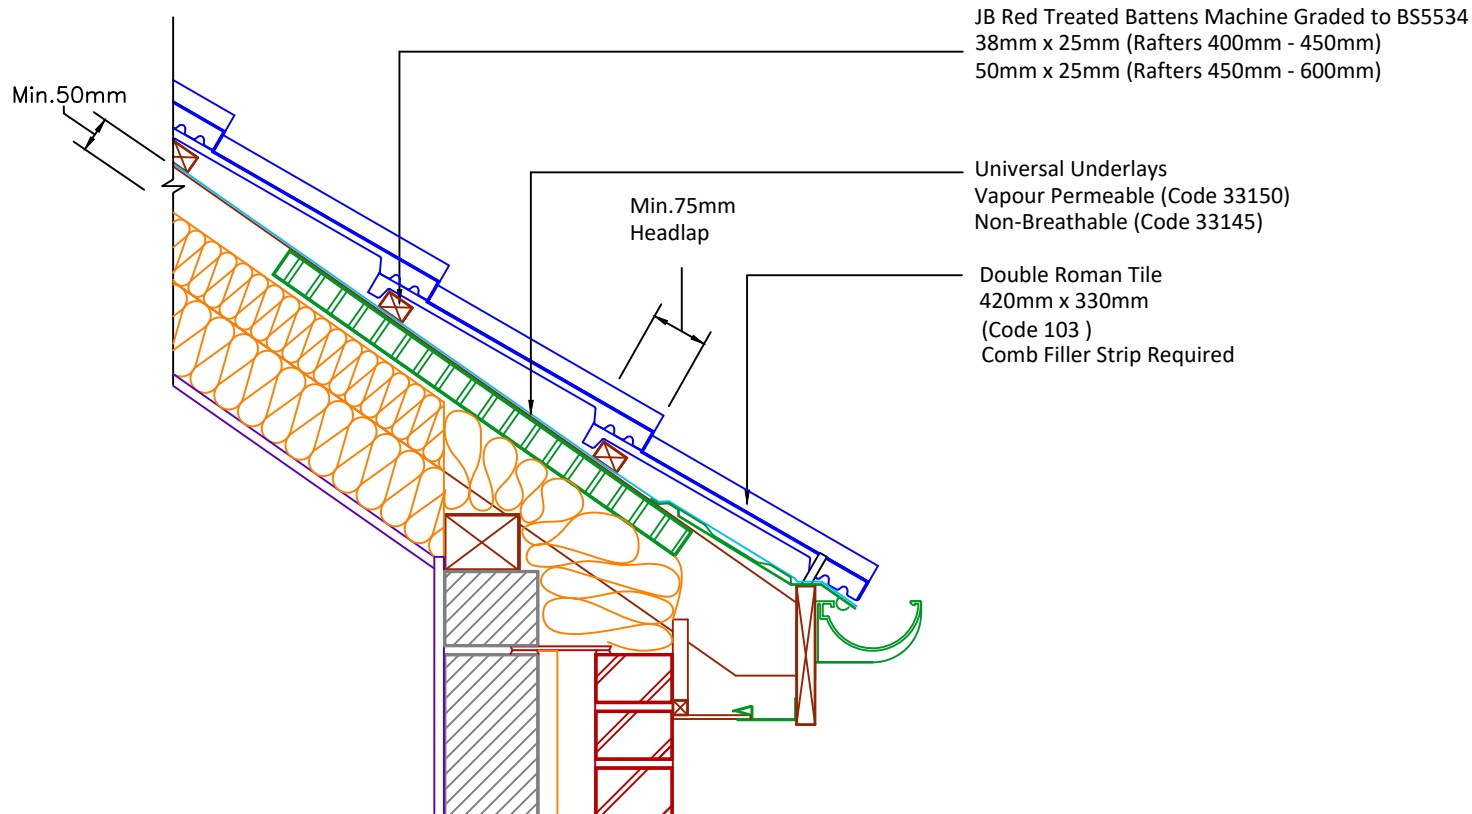

Tilefix Specrite

Estimator BIM

Visit marley.co.uk/technical-services for a full suite of online tools to help with your roof design, specification and fixing.

Feel free to talk to our experts at any time on 01283 722588.

Associated products & fixings

Double Roman Aluminium Nail Pack
Code 30351 (500g)

Double Roman SoloFix Tile Clips
Code 30443 (100 Pack)
Code 30433 (500 Pack)

Double Roman Eave Clip & Nail Packs
Code 30275 (100 No)

Continuous Rafter Roll (2x6 metre)
(Available for purchase separately)
Code 46323

DRAWING NUMBER
35710335

DRAWING REVISION
A

DRAWING TITLE

Soffit Ventilated Eaves 25mm - Warm Roof

SCALE

1:10

Double Roman