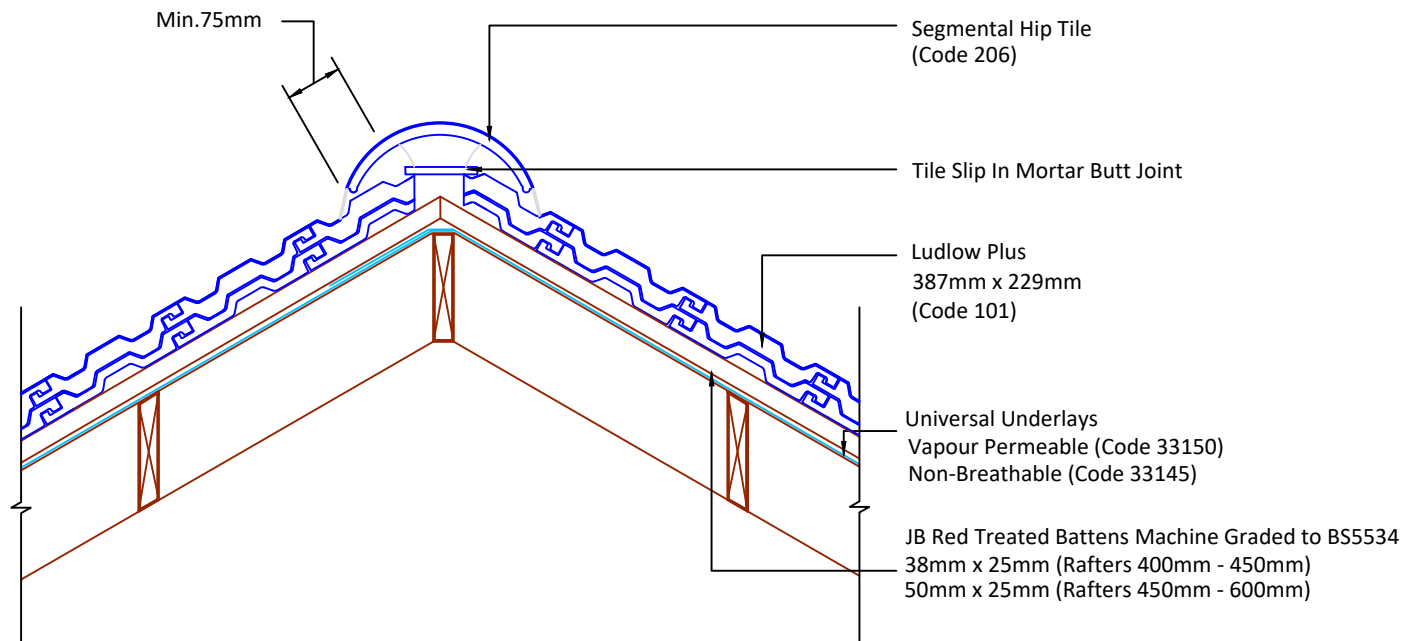

Tilefix Specrite

Estimator BIM

Visit marley.co.uk/technical-services for a full suite of online tools to help with your roof design, specification and fixing.

Feel free to talk to our experts at any time on 01283 722588.

Associated products & fixings

Ludlow Plus Aluminium Nail Pack
Code 30350 (500g)

Ludlow Plus SoloFix Tile Clips
Code 30440 (100 Pack)
Code 30430 (500 Pack)

DRAWING NUMBER
55010100

DRAWING REVISION
A

DRAWING TITLE

Mortar Bedded Hip - Segmental

SCALE

1:10

Ludlow Plus