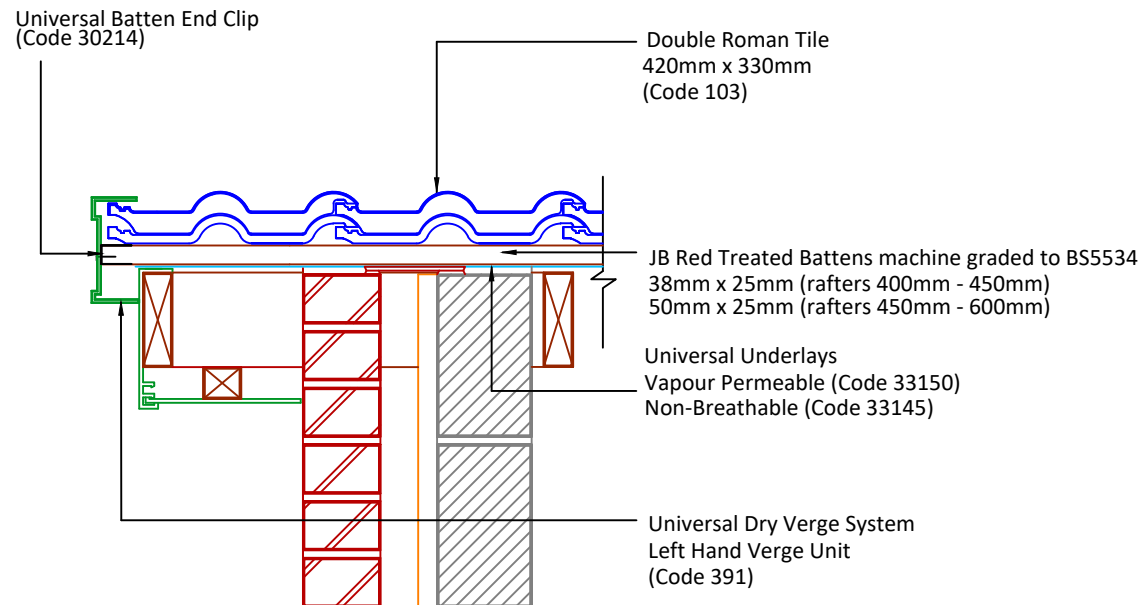

Associated products & fixings

Double Roman Aluminium Nail Pack  
Code 30351 (500g)

Double Roman SoloFix Tile Clips  
Code 30443 (100 Pack)  
Code 30433 (500 Pack)

Universal Batten End Clips  
Code 30214 (56 Pack)

Universal Dry Verge Starter Kit  
Code 53931

DRAWING NUMBER  
41110300

DRAWING REVISION  
B

DRAWING TITLE

Universal Dry Verge to Bargeboard - LH

SCALE

1:10

Double  
Roman