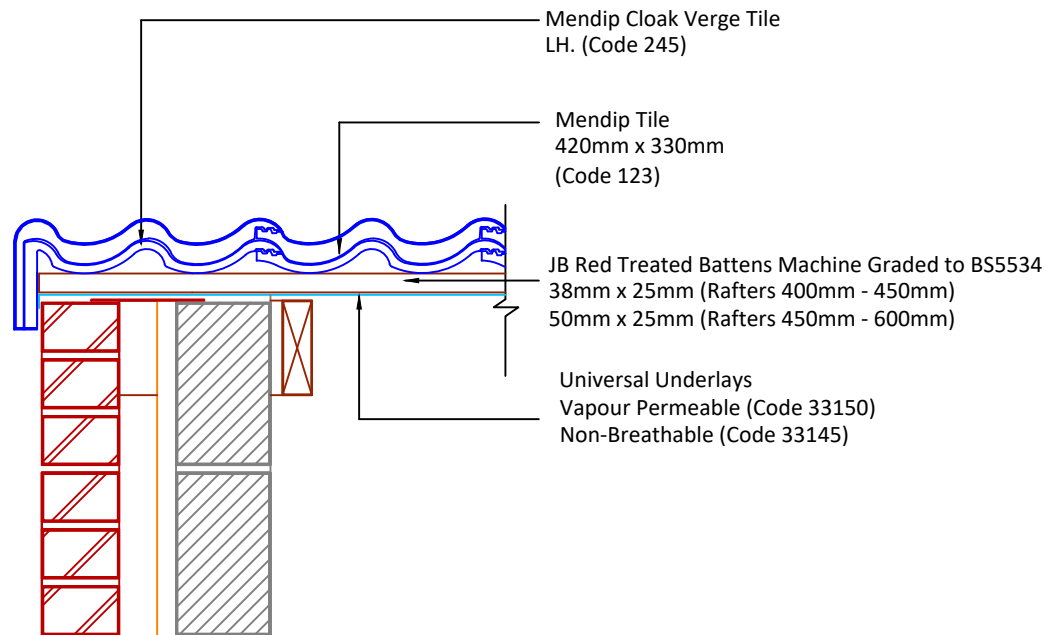

Tilefix Specrite

Estimator BIM

Visit marley.co.uk/technical-services for a full suite of online tools to help with your roof design, specification and fixing.

Feel free to talk to our experts at any time on 01283 722588.

Associated products & fixings

DRAWING NUMBER
43512300

DRAWING REVISION
A

DRAWING TITLE

Cloak Verge to Brickwork - LH

SCALE

1:10

Mendip