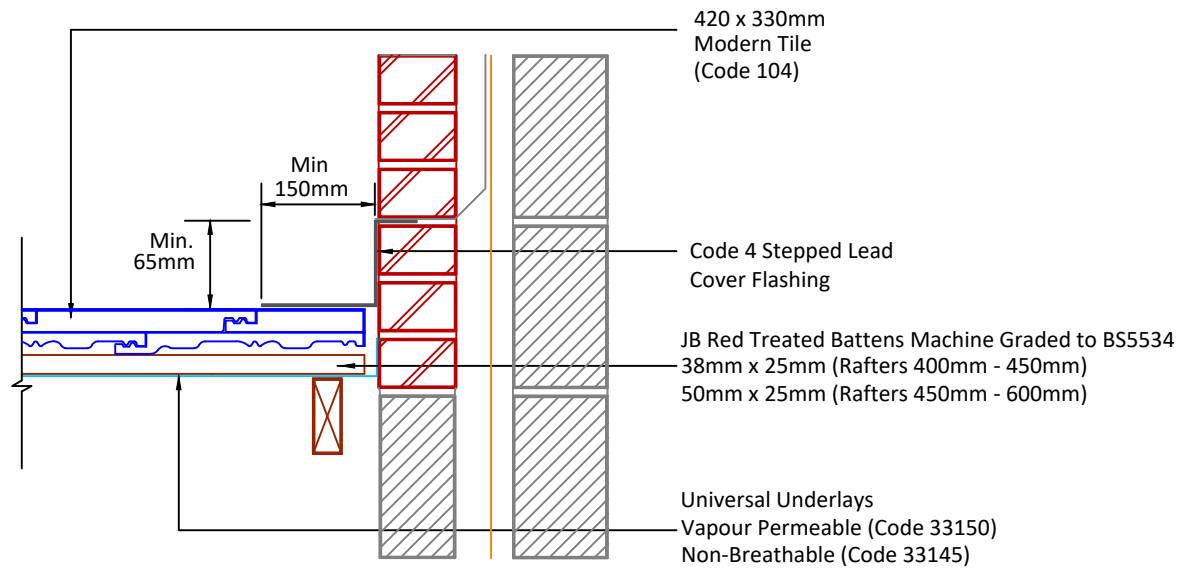

Feel free to talk to our experts at any time on  
01283 722588.

Associated products & fixings  
Modern Aluminium Nail Pack  
Code 30350 (500g)

Modern SoloFix Tile Clips  
Code 30440 (100 Pack)  
Code 30430 (500 Pack)

DRAWING NUMBER  
66010400

DRAWING REVISION  
A

DRAWING TITLE

Side Abutment - Step and Cover Flashing

SCALE

1:10

Modern