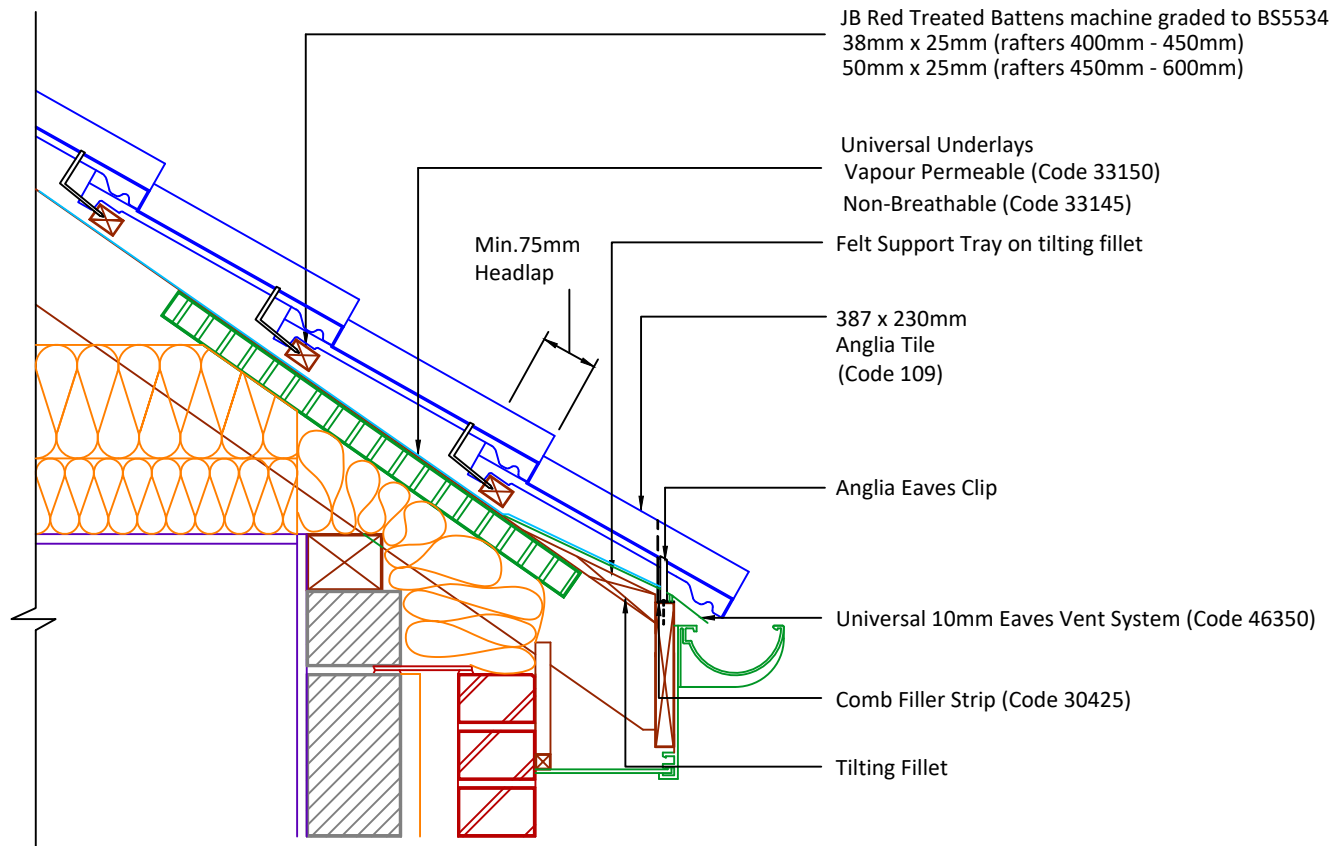

Associated products & fixings

Anglia Aluminium Nail Pack
Code 30349 (500g)

Anglia SoloFix Tile Clips
Code 30444 (100 Pack)
Code 30434 (500 Pack)

Anglia Eave Clip & Nail Packs
Code 30274 (100 No)

Comb Filler Strip (6 x 1m)
Code 30425)

JB Red Treated Battens machine graded to BS5534
38mm x 25mm (rafters 400mm - 450mm)
50mm x 25mm (rafters 450mm - 600mm)

Universal Underlays
Vapour Permeable (Code 33150)
Non-Breathable (Code 33145)

Felt Support Tray on tilting fillet

387 x 230mm
Anglia Tile
(Code 109)

Anglia Eaves Clip

Universal 10mm Eaves Vent System (Code 46350)

Comb Filler Strip (Code 30425)

Tilting Fillet

Min. 75mm
Headlap

DRAWING NUMBER
35318635

DRAWING REVISION
B

DRAWING TITLE

Fascia Ventilated Eaves 10mm - Cold Roof

SCALE

1:10

Anglia