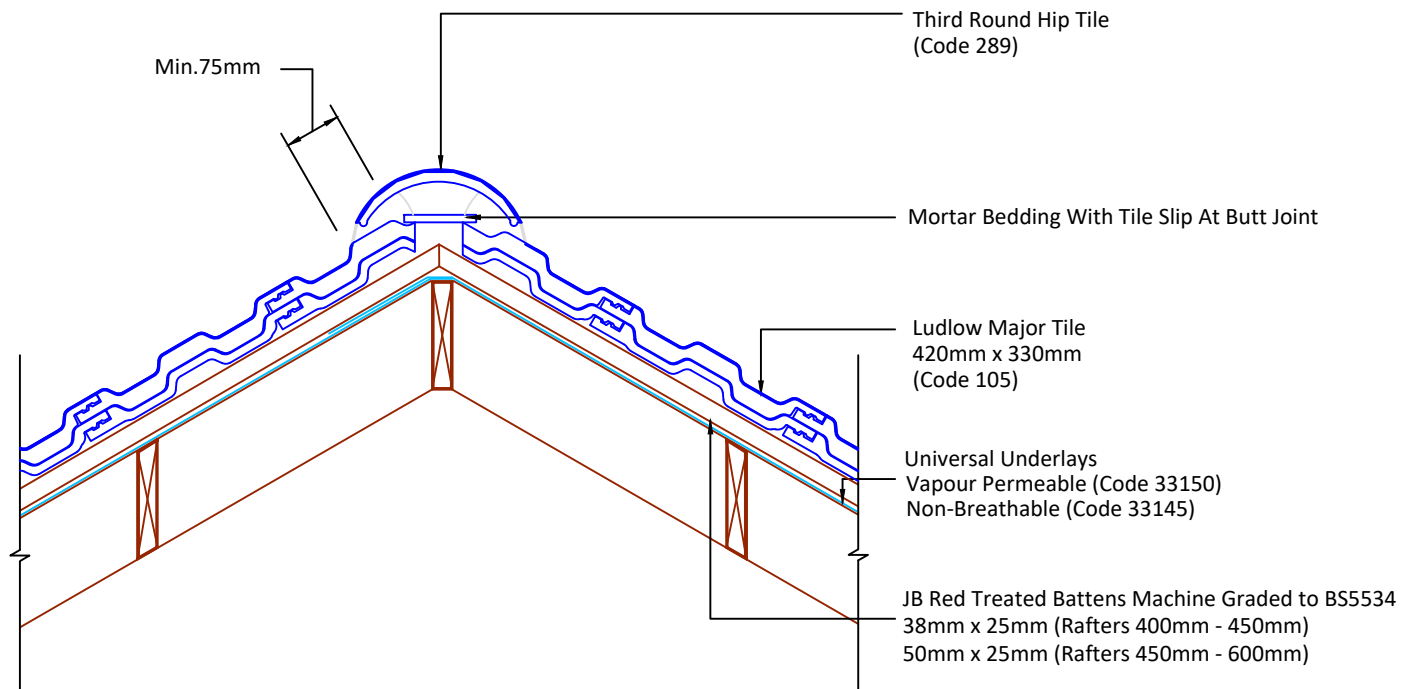

Tilefix Specrite
Estimator BIM

Visit marley.co.uk/technical-services
for a full suite of online tools to help with your
roof design, specification and fixing.

Feel free to talk to our experts at any time on
01283 722588.

Associated products & fixings

Ludlow Major Aluminium Nail
Pack
Code 30371 (500g)

Ludlow Major SoloFix Tile Clips
Code 30440 (100 Pack)
Code 30430 (500 Pack)

DRAWING NUMBER
55610500

DRAWING REVISION
A

DRAWING TITLE

Mortar Bedded Hip - Third Round

SCALE

1:10

Ludlow
Major