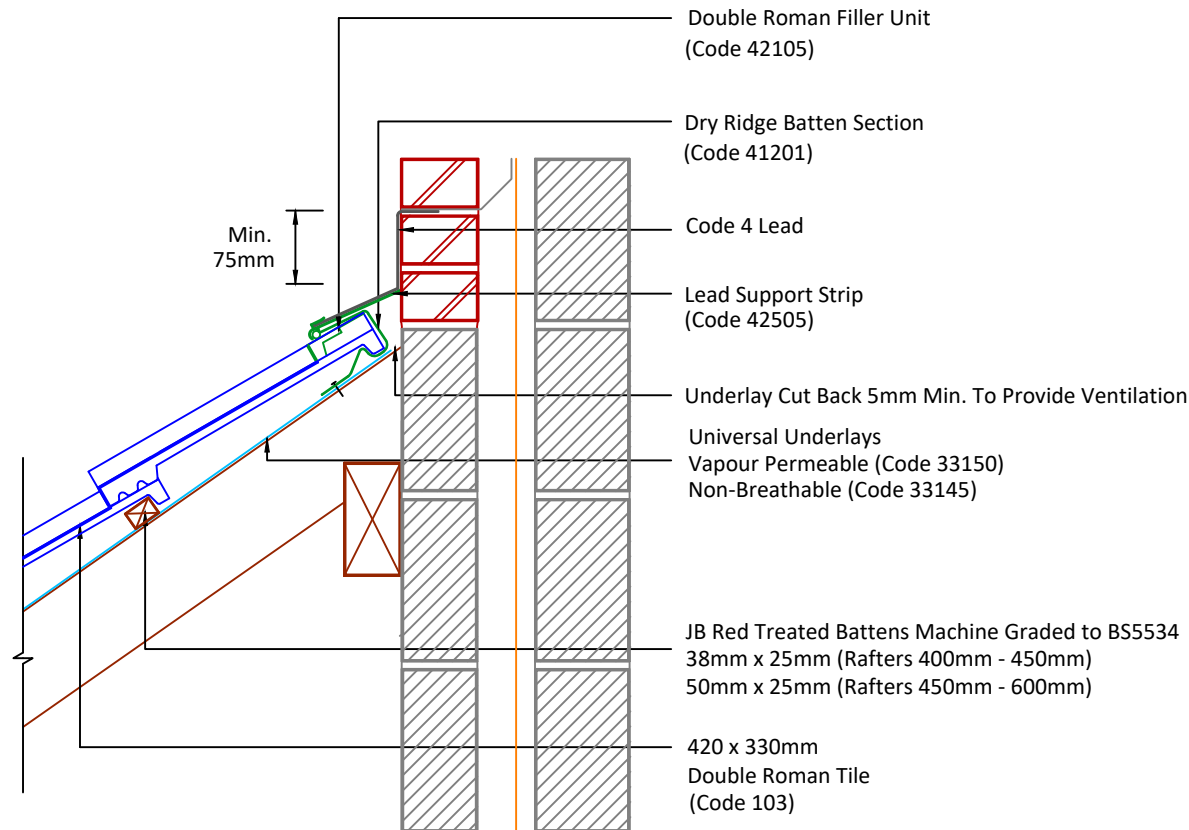

▲ Tilefix ▲ Specrite

▲ Estimator ▲ BIM

Visit marley.co.uk/technical-services for a full suite of online tools to help with your roof design, specification and fixing.

Feel free to talk to our experts at any time on 01283 722588.

Associated products & fixings

Double Roman Aluminium Nail Pack
Code 30351 (500g)

Double Roman SoloFix Tile Clips
Code 30443 (100 Pack)
Code 30433 (500 Pack)

Batten Section Fixing Kit
Code 41000

DRAWING NUMBER
67510335

DRAWING REVISION
B

DRAWING TITLE

Top Edge Ventilated Abutment

SCALE

1:10

Double
Roman