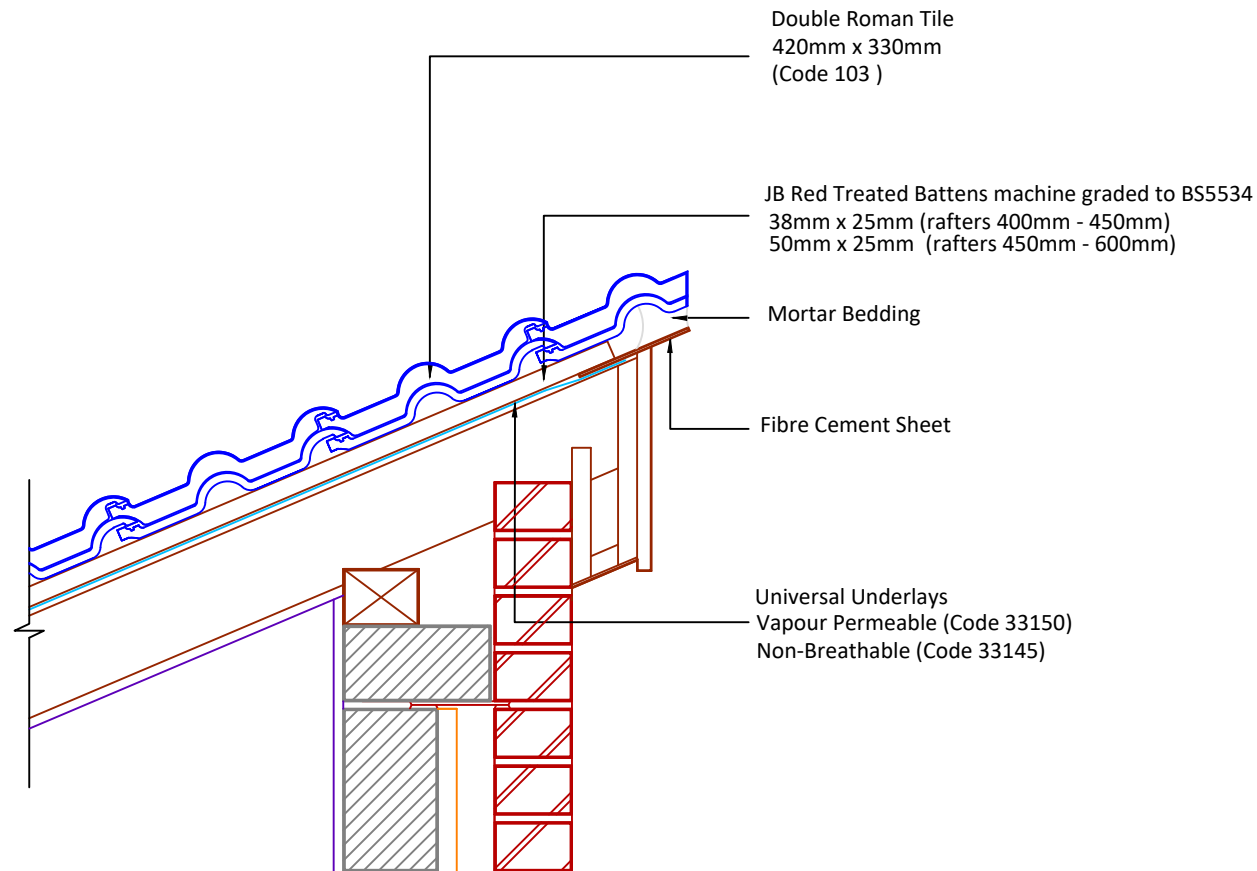

Tilefix Specrite
Estimator BIM

Visit marley.co.uk/technical-services for a full suite of online tools to help with your roof design, specification and fixing.

Feel free to talk to our experts at any time on 01283 722588.

Associated products & fixings

Double Roman Aluminium Nail Pack
Code 30351 (500g)

Double Roman SoloFix Tile Clips
Code 30443 (100 Pack)
Code 30433 (500 Pack)

Double Roman RH Verge
Clip & Nail Pack
Code 30289 (50 Pack)

Double Roman LH Verge
Clip & Nail Pack
Code 30290 (50 Pack)

DRAWING NUMBER
45410300

DRAWING REVISION
A

DRAWING TITLE

Mortar Bedded Raking Verge with Nailed Fibre Cement Undercloak - RH

SCALE

1:10

Double
Roman