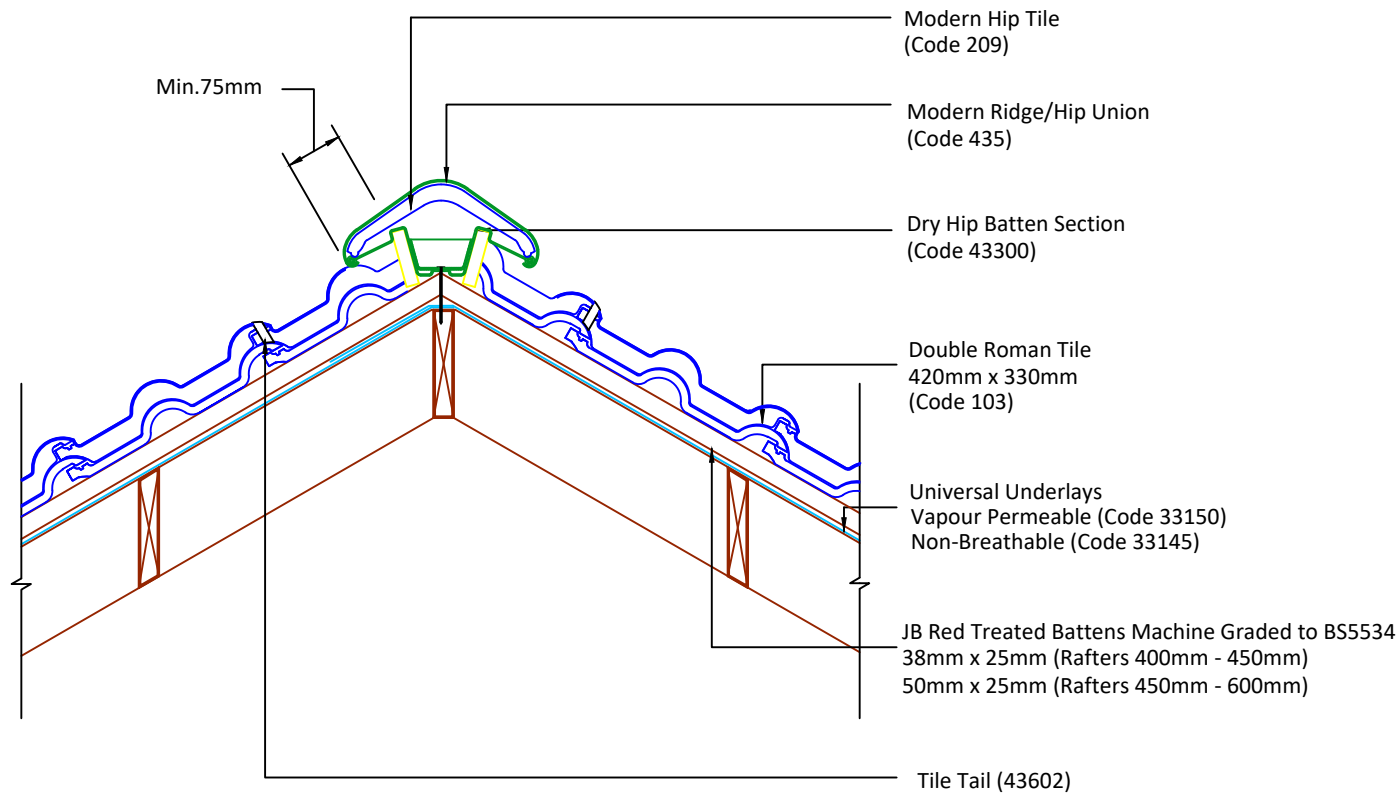

Feel free to talk to our experts at any time on 01283 722588.

Associated products & fixings  
Double Roman Aluminium Nail Pack  
Code 30351 (500g)

Dry Hip fixing Kit  
Code 54360

Tile Head Clip  
Code 43604 (20 Pack)

Tile Tail Clip  
Code 43602 (20 Pack)

DRAWING NUMBER  
50610300

DRAWING REVISION  
B

DRAWING TITLE

Dry Hip System - Modern

SCALE

1:10

Double Roman