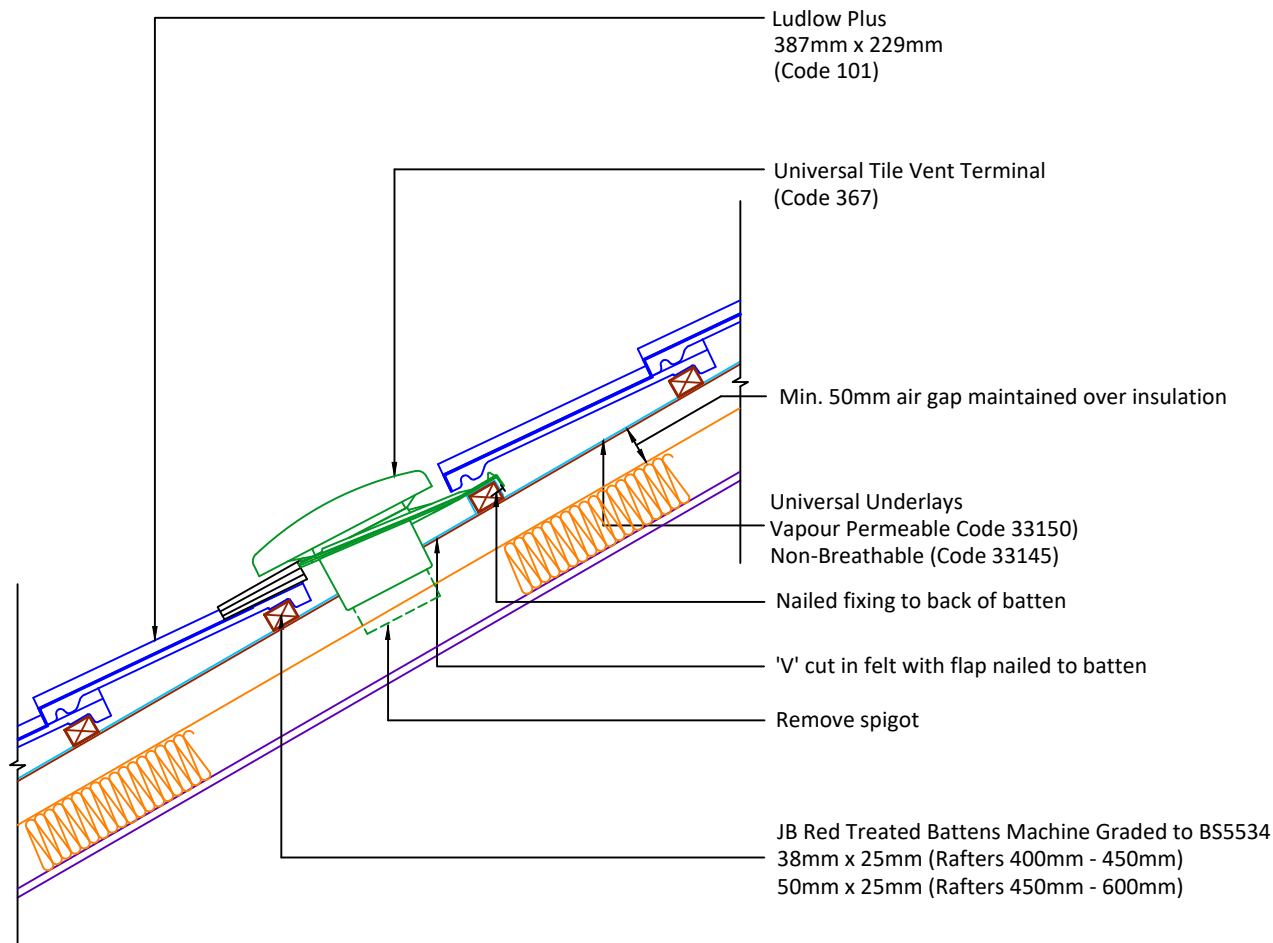

▲ Tilefix ▲ Specrite

▲ Estimator ▲ BIM

Visit marley.co.uk/technical-services for a full suite of online tools to help with your roof design, specification and fixing.

Feel free to talk to our experts at any time on 01283 722588.

Associated products & fixings

Ludlow Plus Aluminium Nail Pack
Code 30350 (500g)

Ludlow Plus SoloFix Tile Clips
Code 30440 (100 Pack)
Code 30430 (500 Pack)

DRAWING NUMBER

83110130

DRAWING REVISION

A

DRAWING TITLE

Roof Slope Ventilator Universal Tile Vent Terminal - Warm Roof

SCALE

1:10

Ludlow
Plus