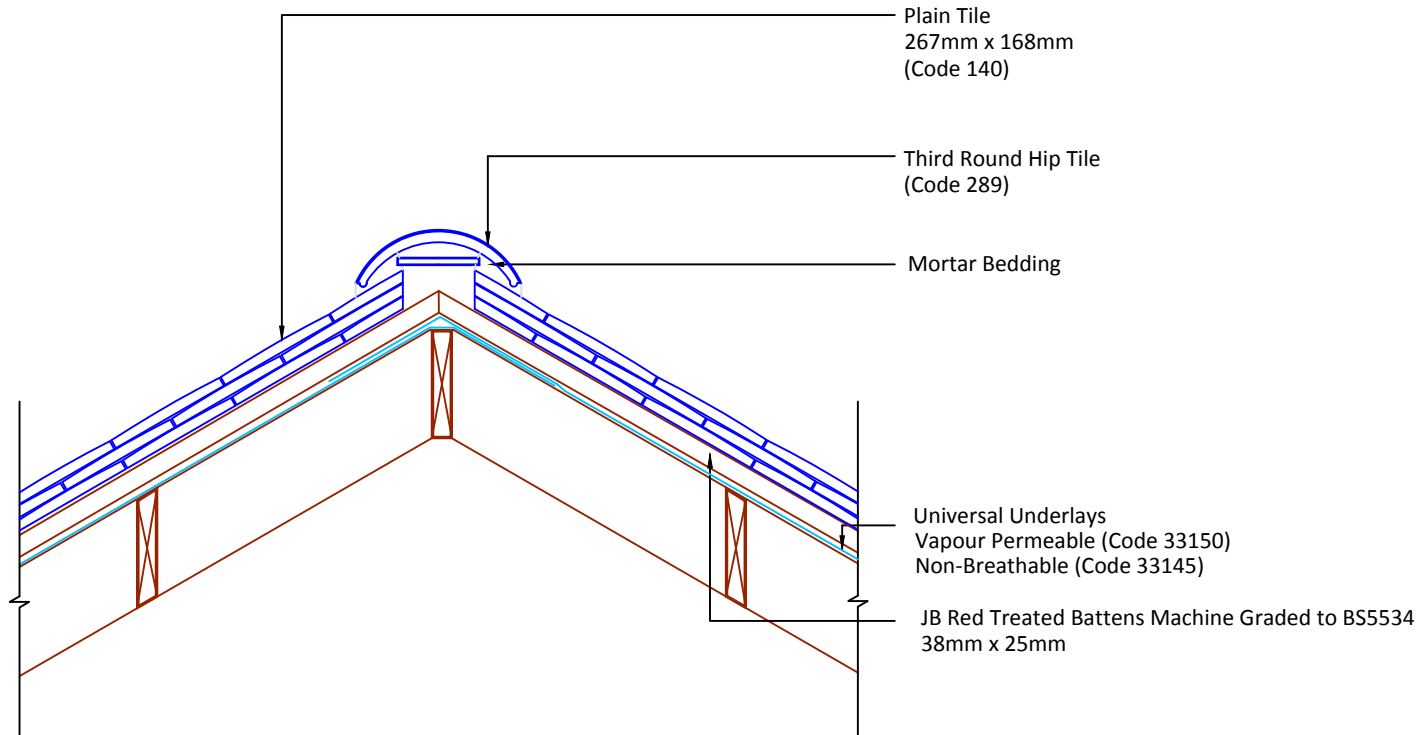

Feel free to talk to our experts at any time on 01283 722588.

Associated products & fixings

Plain Aluminium Nail Pack  
Code 30348 (500g)

Mortar Bedded Security Hip  
Fixing Kit (Code 54366)

DRAWING NUMBER

55614000

DRAWING TITLE

Mortar Bedded Hip - Third Round

SCALE

1:10

DRAWING REVISION

A

Plain