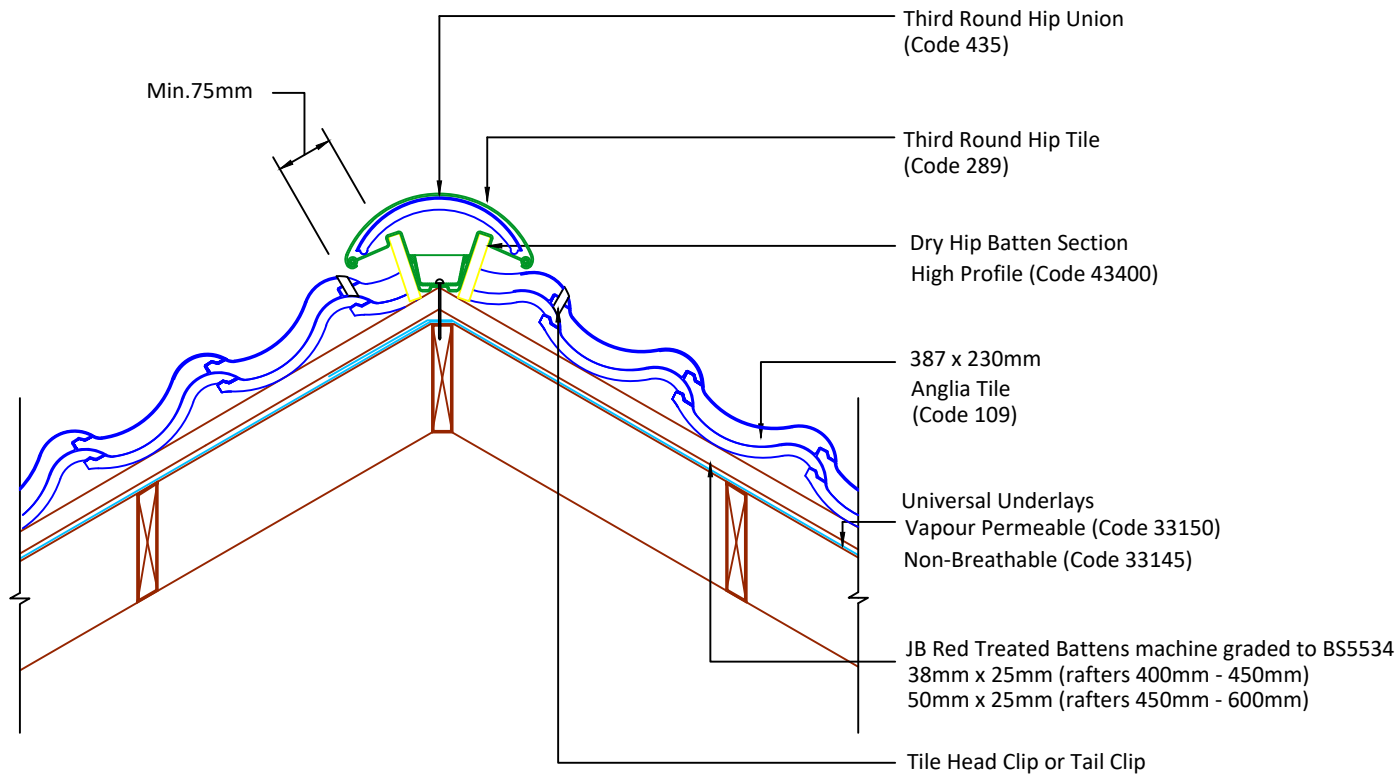

▲ Tilefix ▲ Specrite

▲ Estimator ▲ BIM

Visit marley.co.uk/technical-services for a full suite of online tools to help with your roof design, specification and fixing.

Feel free to talk to our experts at any time on 01283 722588.

Associated products & fixings

Dry Hip Batten Section
Code 43300

Dry Hip fixing Kit
Code 54360

Tile Head Clips
Code 43604 (20 Pack)

Tile Tail Clips
Code 43602 (20 Pack)

DRAWING NUMBER
50718600

DRAWING REVISION
B

DRAWING TITLE

Dry Hip System - Third Round

SCALE

1:10

Anglia