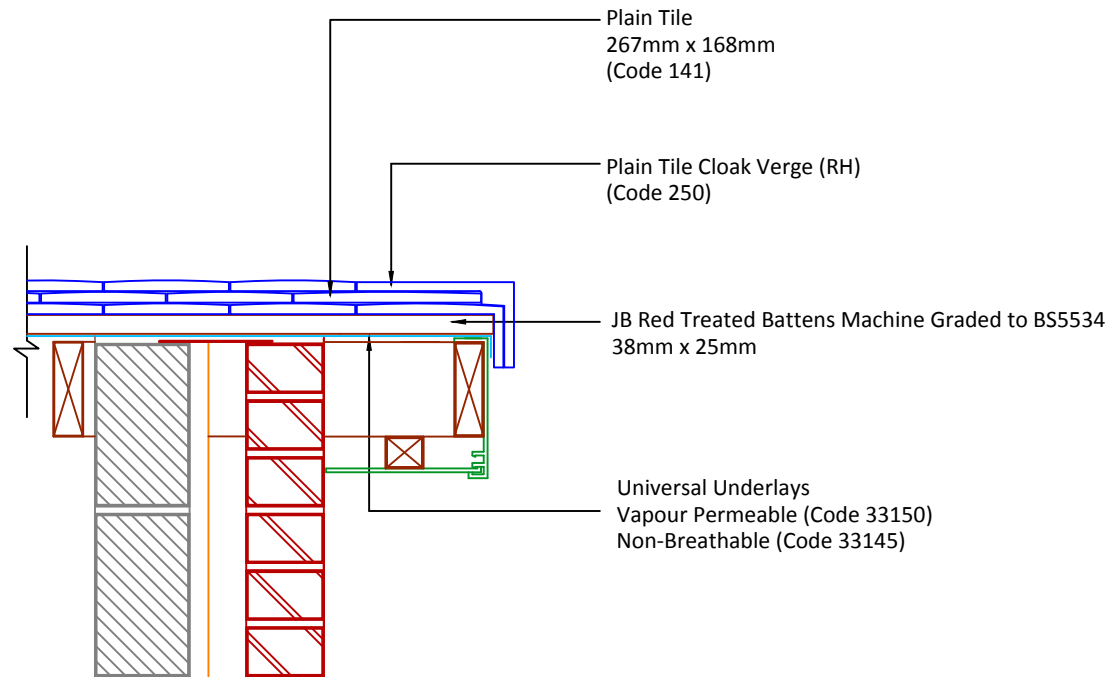

▲ Tilefix

▲ Specrite

▲ Estimator

▲ BIM

Visit [marley.co.uk/technical-services](http://marley.co.uk/technical-services) for a full suite of online tools to help with your roof design, specification and fixing.

Feel free to talk to our experts at any time on 01283 722588.

Associated products & fixings

DRAWING NUMBER

43414000

DRAWING REVISION

A

DRAWING TITLE

Cloak Verge to Bargeboard - RH

SCALE

1:10

Plain