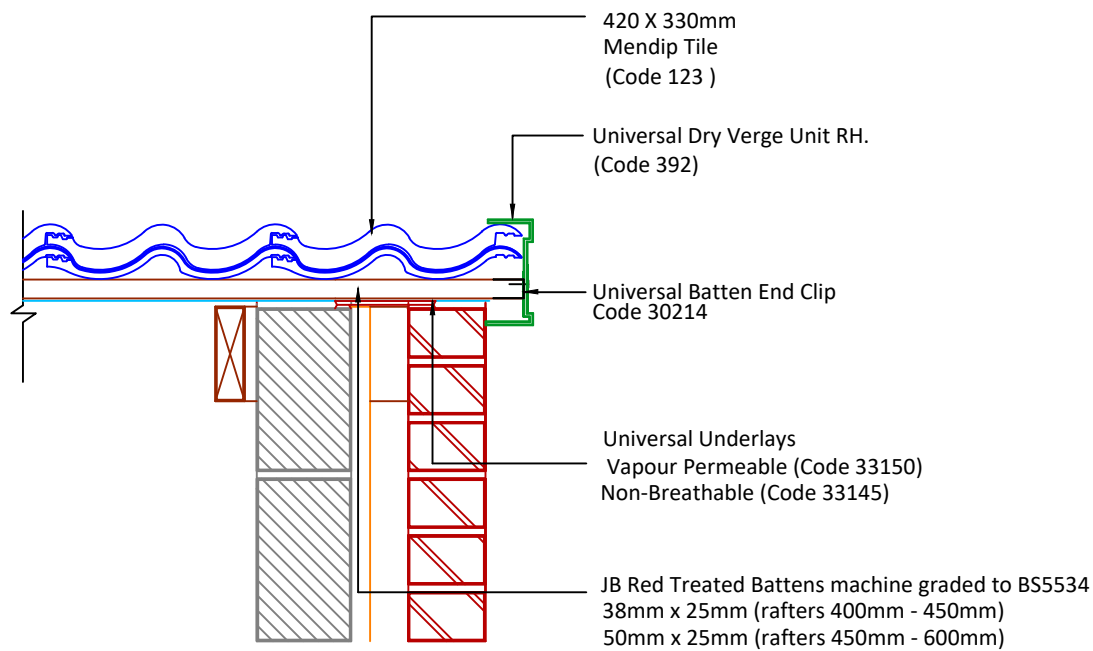

Tilefix Specrite

Estimator BIM

Visit [marley.co.uk/technical-services](http://marley.co.uk/technical-services) for a full suite of online tools to help with your roof design, specification and fixing.

Feel free to talk to our experts at any time on 01283 722588.

#### Associated products & fixings

Mendip Aluminium Nail Pack  
Code 30352 (500g)

Mendip SoloFix Tile Clips  
Code 30442 (100 Pack)  
Code 30432 (500 Pack)

Universal Batten End Clip  
Code 30214 (Pack 56)

Universal Dry Verge Starter Kit  
Code 53931

DRAWING NUMBER  
41412300

DRAWING REVISION  
B

DRAWING TITLE

Universal Dry Verge to Brickwork - RH

SCALE

1:10

Mendip