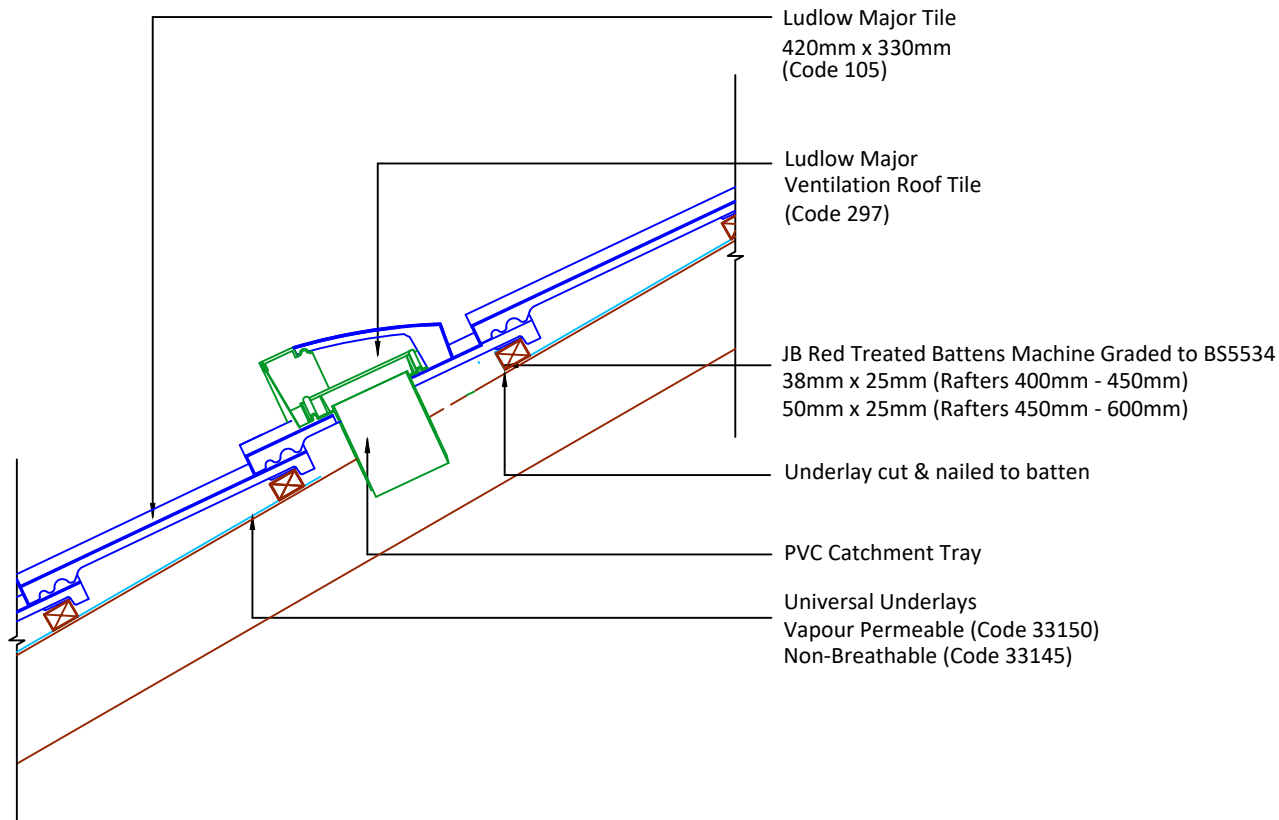

▲ Tilefix    ▲ Specrite  
▲ Estimator    ▲ BIM

Visit [marley.co.uk/technical-services](http://marley.co.uk/technical-services)  
for a full suite of online tools to help with your  
roof design, specification and fixing.

Feel free to talk to our experts at any time on  
01283 722588.

Associated products & fixings

Ludlow Major Aluminium Nail  
Pack  
Code 30371 (500g)

Ludlow Major SoloFix Tile Clips  
Code 30440 (100 Pack)  
Code 30430 (500 Pack)

DRAWING NUMBER  
84110530

DRAWING REVISION  
A

DRAWING TITLE

Roof Slope Ventilator Tile Vent - Cold Roof

SCALE

1:10

Ludlow  
Major