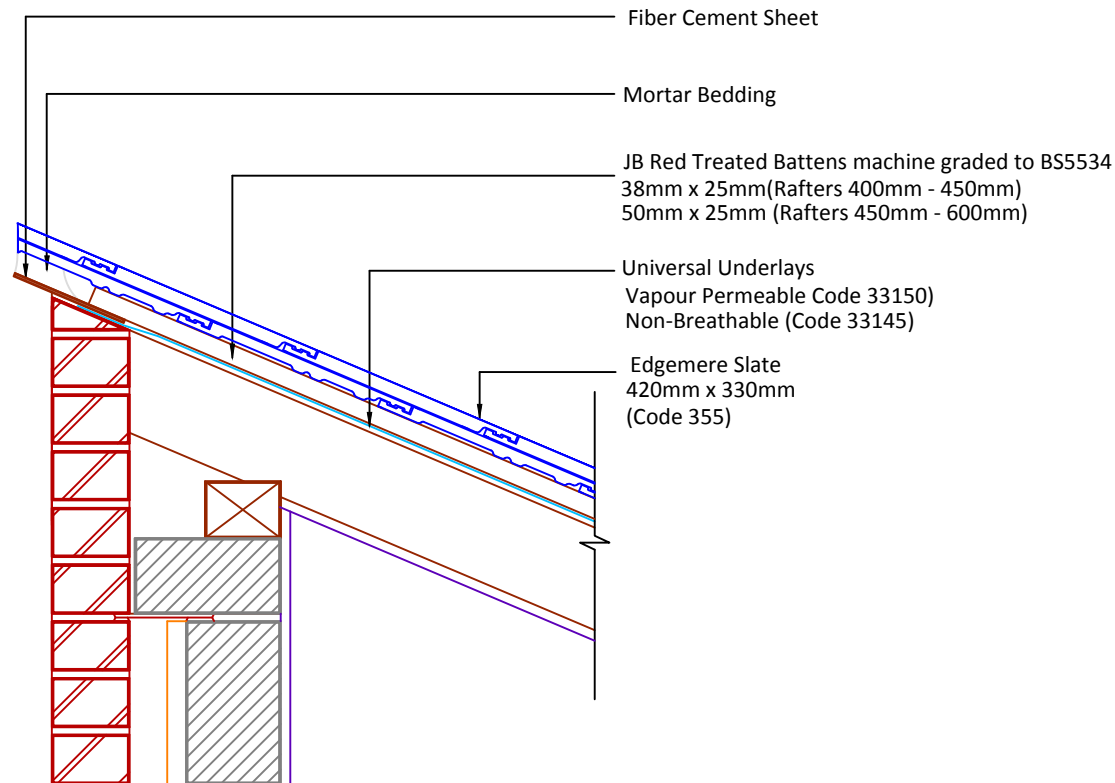

Feel free to talk to our experts at any time on 01283 722588.

Associated products & fixings

Edgemere Aluminium Nail Pack  
Code 30398 (500g)

Edgemere SoloFix Tile Clips  
Code 30441 (100 Pack)  
Code 30431 (500 Pack)

Edgemere RH Verge Clip &  
Nail Pack  
Code 30263 (50 Pack)

Edgemere LH Verge Clip &  
Nail Pack  
Code 30263 (50 Pack)

DRAWING NUMBER  
44335500

DRAWING REVISION  
A

DRAWING TITLE

Mortar Bedded Raking Verge with Bedded Fibre Cement Undercloak - LH

SCALE

1:10

Edgemere