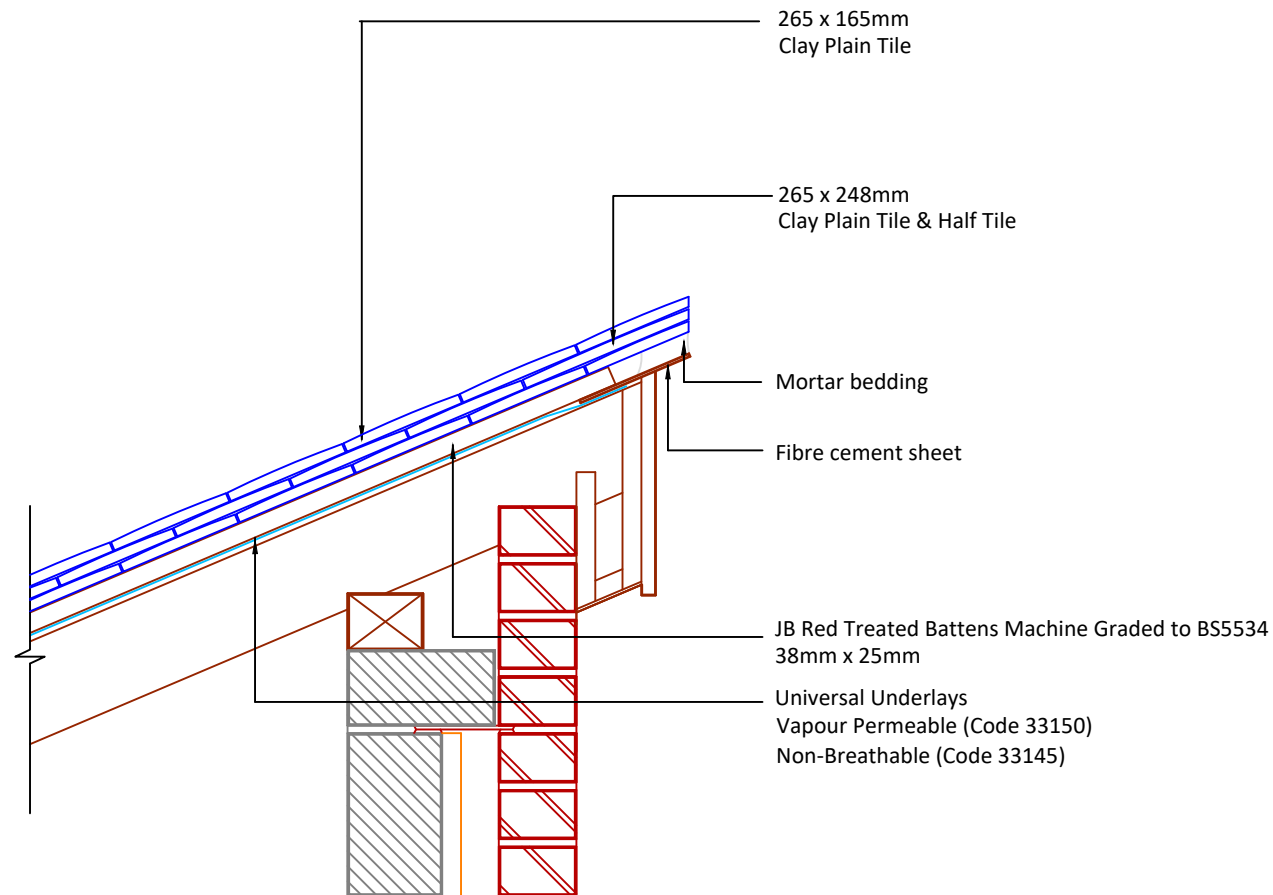

▲ Tilefix ▲ Specrite
▲ Estimator ▲ BIM

Visit marley.co.uk/technical-services for a full suite of online tools to help with your roof design, specification and fixing.

Feel free to talk to our experts at any time on 01283 722588.

Associated products & fixings

Plain Aluminium Nail Pack
Code 30348 (500g)

DRAWING NUMBER
454CPT00

DRAWING REVISION
A

DRAWING TITLE

Mortar Bedded Raking Verge with Nailed Fibre Cement Undercloak - RH

SCALE

1:10