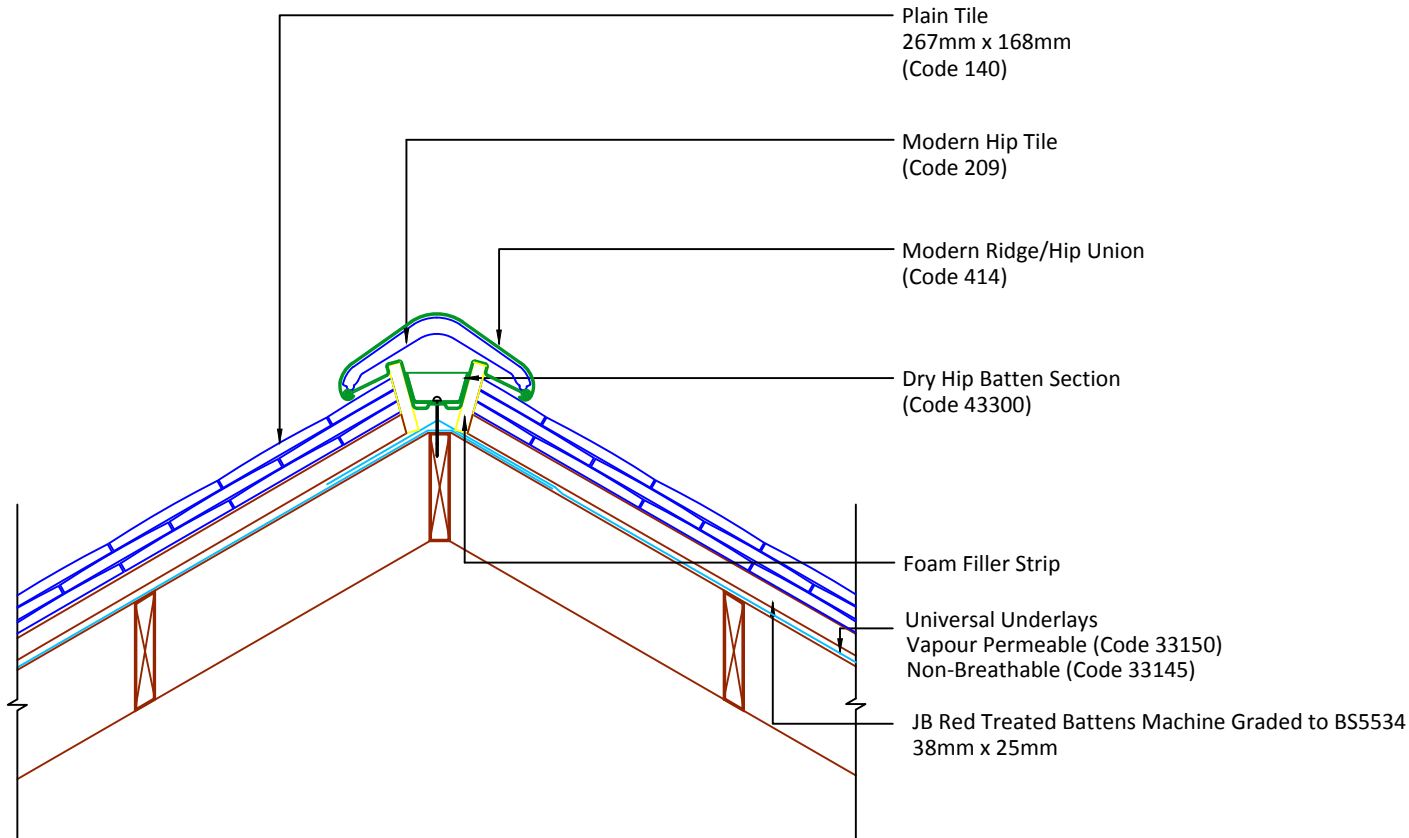

Modern Hip Apex Cap (Code 437)

DRAWING NUMBER

50614000

DRAWING TITLE

Dry Hip System - Modern

SCALE

1:10

DRAWING REVISION