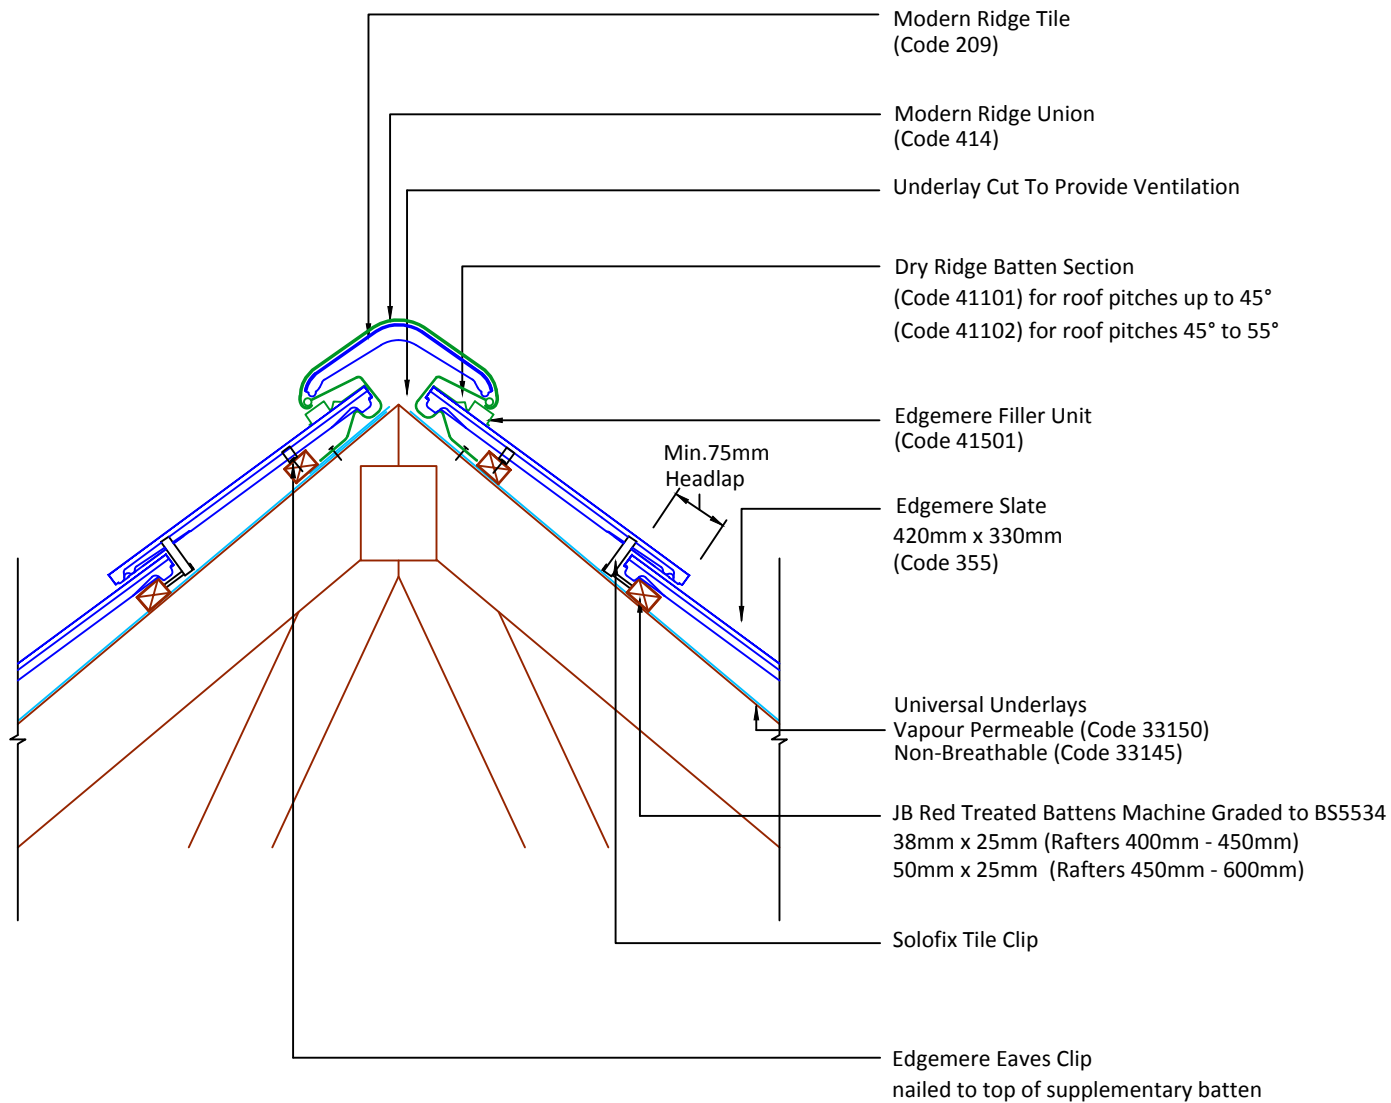

▲ Tilefix ▲ Specrite

▲ Estimator ▲ BIM

Visit marley.co.uk/technical-services for a full suite of online tools to help with your roof design, specification and fixing.

Feel free to talk to our experts at any time on 01283 722588.

Associated products & fixings

Edgemere Aluminium Nail Pack
Code 30398 (500g)

Edgemere SoloFix Tile Clips
Code 30441 (100 Pack)
Code 30431 (500 Pack)

DRAWING NUMBER
70135540

DRAWING REVISION
A

DRAWING TITLE

Dry Ventilated Ridge - Modern

SCALE

1:10

Edgemere