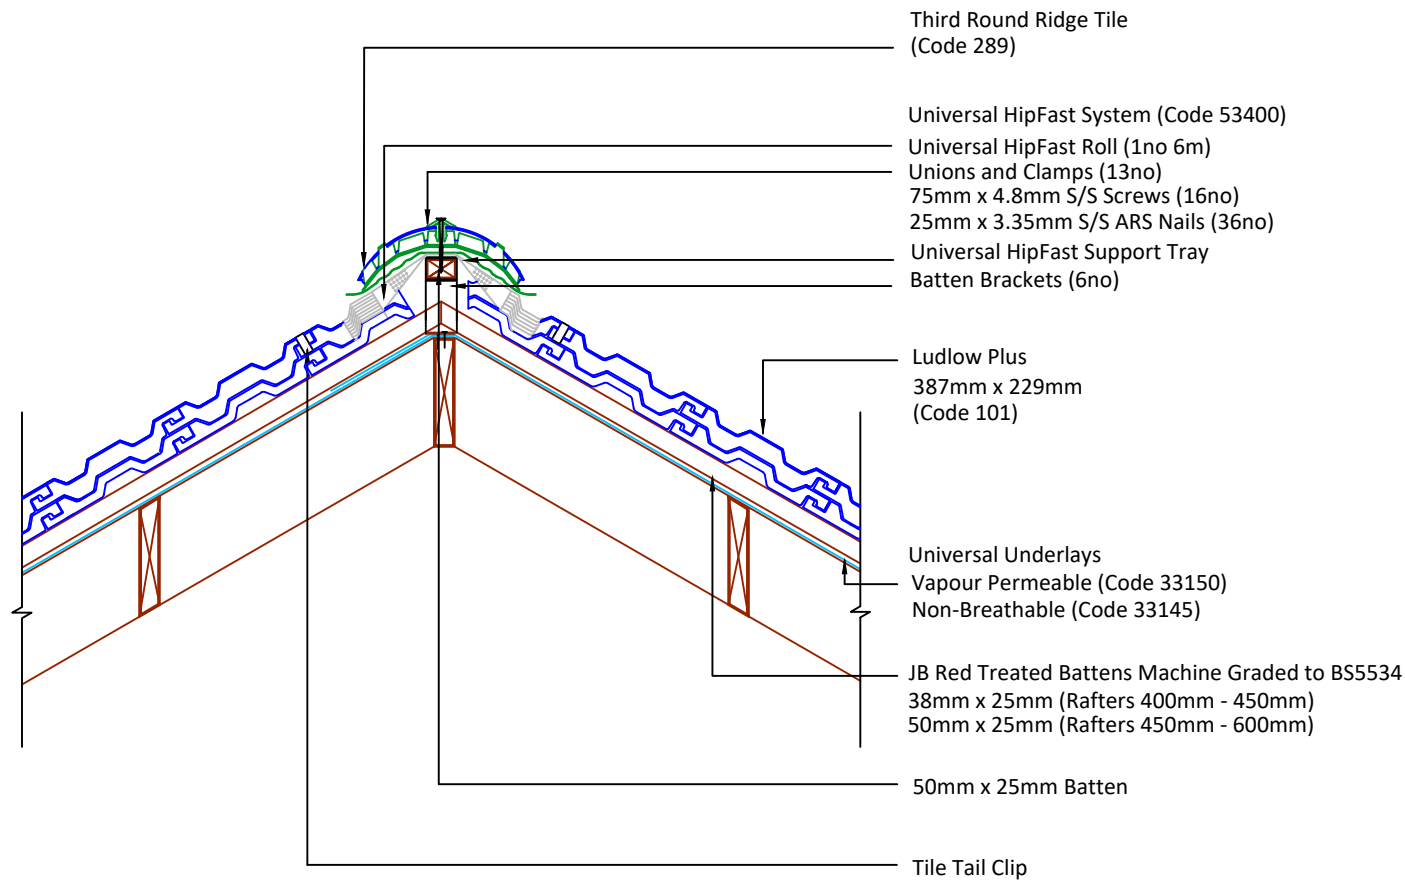

Visit marley.co.uk/technical-services for a full suite of online tools to help with your roof design, specification and fixing.

Feel free to talk to our experts at any time on 01283 722588.

Associated products & fixings

Ludlow Plus Aluminium Nail Pack
Code 30350 (500g)

Ludlow Plus SoloFix Tile Clips
Code 30440 (100 Pack)
Code 30430 (500 Pack)

DRAWING NUMBER

51110100

DRAWING REVISION

A

DRAWING TITLE

HipFast Dry Hip - Third Round

SCALE

1:10

Ludlow Plus