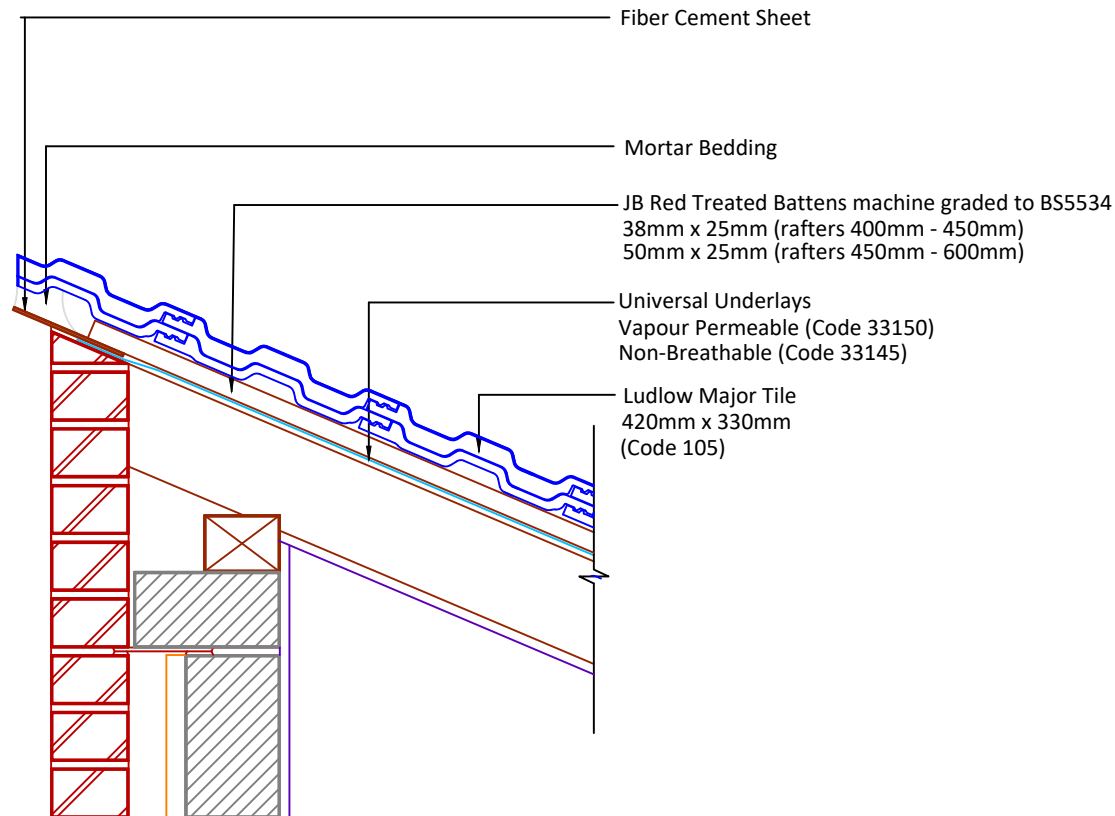

▲ Tilefix ▲ Specrite
▲ Estimator ▲ BIM

Visit marley.co.uk/technical-services
for a full suite of online tools to help with your
roof design, specification and fixing.

Feel free to talk to our experts at any time on
01283 722588.

Associated products & fixings

Ludlow Major Aluminium Nail
Pack
Code 30371 (500g)

Ludlow Major SoloFix Tile Clips
Code 30440 (100 Pack)
Code 30430 (500 Pack)

Ludlow Major RH Verge Clip &
Nail Pack
Code 30287 (50 Pack)

Ludlow Major LH Verge Clip &
Nail Pack
Code 30287 (50 Pack)

DRAWING NUMBER
44310500

DRAWING REVISION
A

DRAWING TITLE

Mortar Bedded Raking Verge with Bedded Fibre Cement Undercloak LH

SCALE

1:10

Ludlow
Major