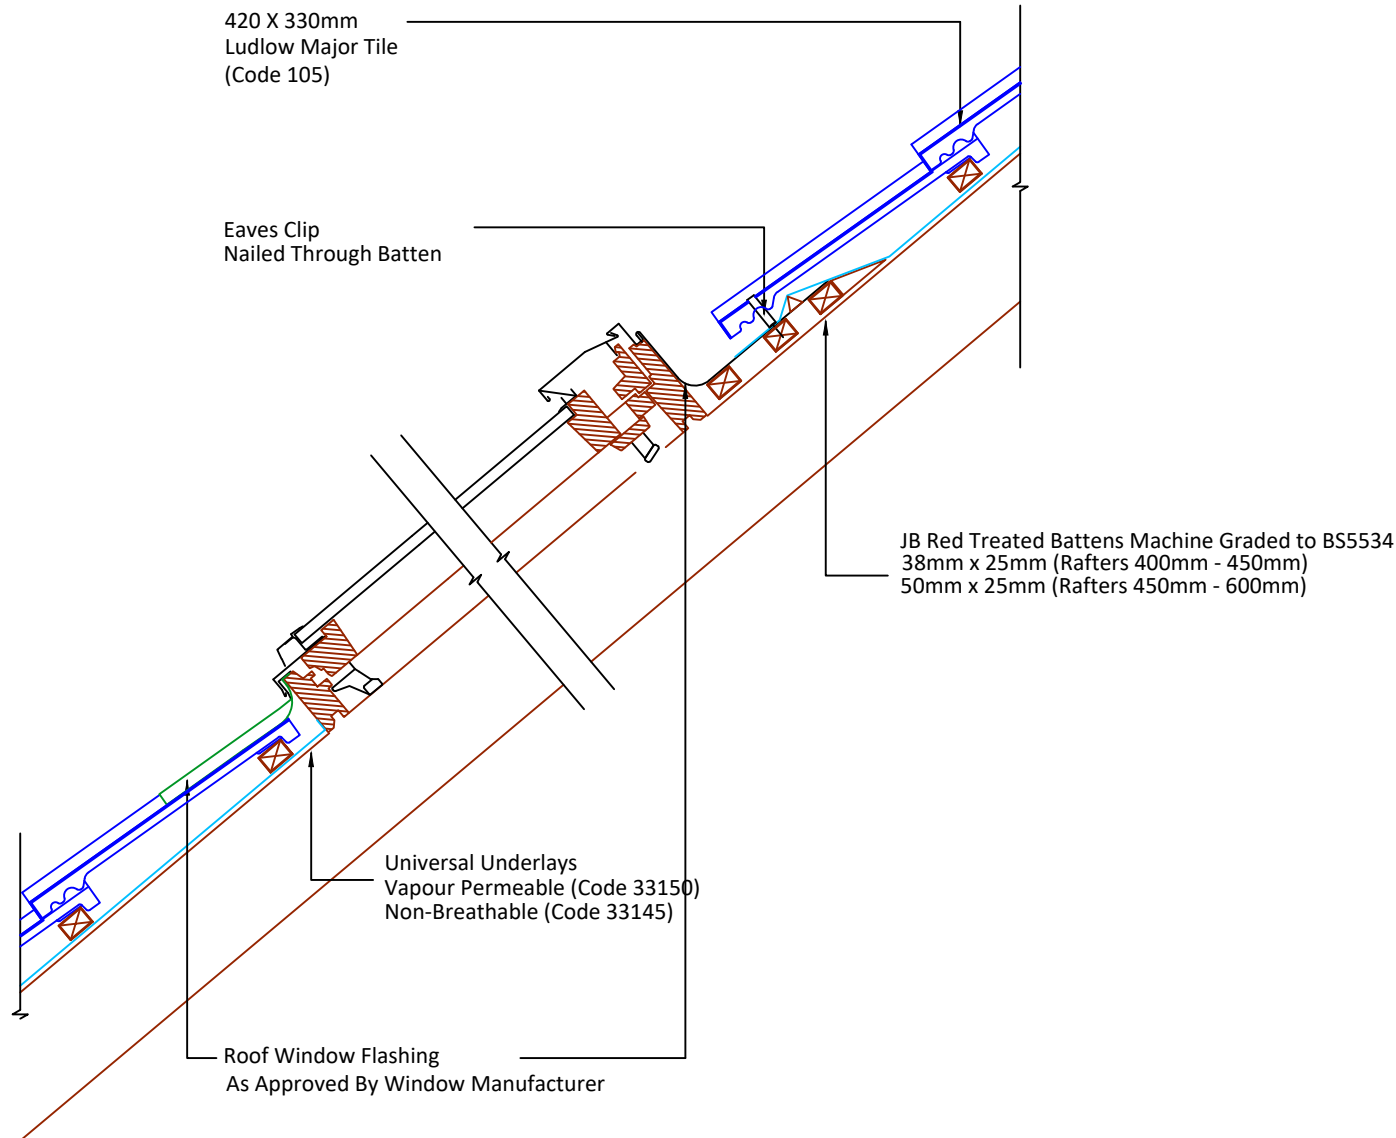

▲ Tilefix    ▲ Specrite  
▲ Estimator    ▲ BIM

Visit [marley.co.uk/technical-services](http://marley.co.uk/technical-services)  
for a full suite of online tools to help with your  
roof design, specification and fixing.

Feel free to talk to our experts at any time on  
01283 722588.

Associated products & fixings

Ludlow Major Aluminium Nail  
Pack  
Code 30371 (500g)

Ludlow Major SoloFix Tile Clips  
Code 30440 (100 Pack)  
Code 30430 (500 Pack)

DRAWING NUMBER

69010540

DRAWING REVISION

A

DRAWING TITLE

Roof Window

SCALE

1:10