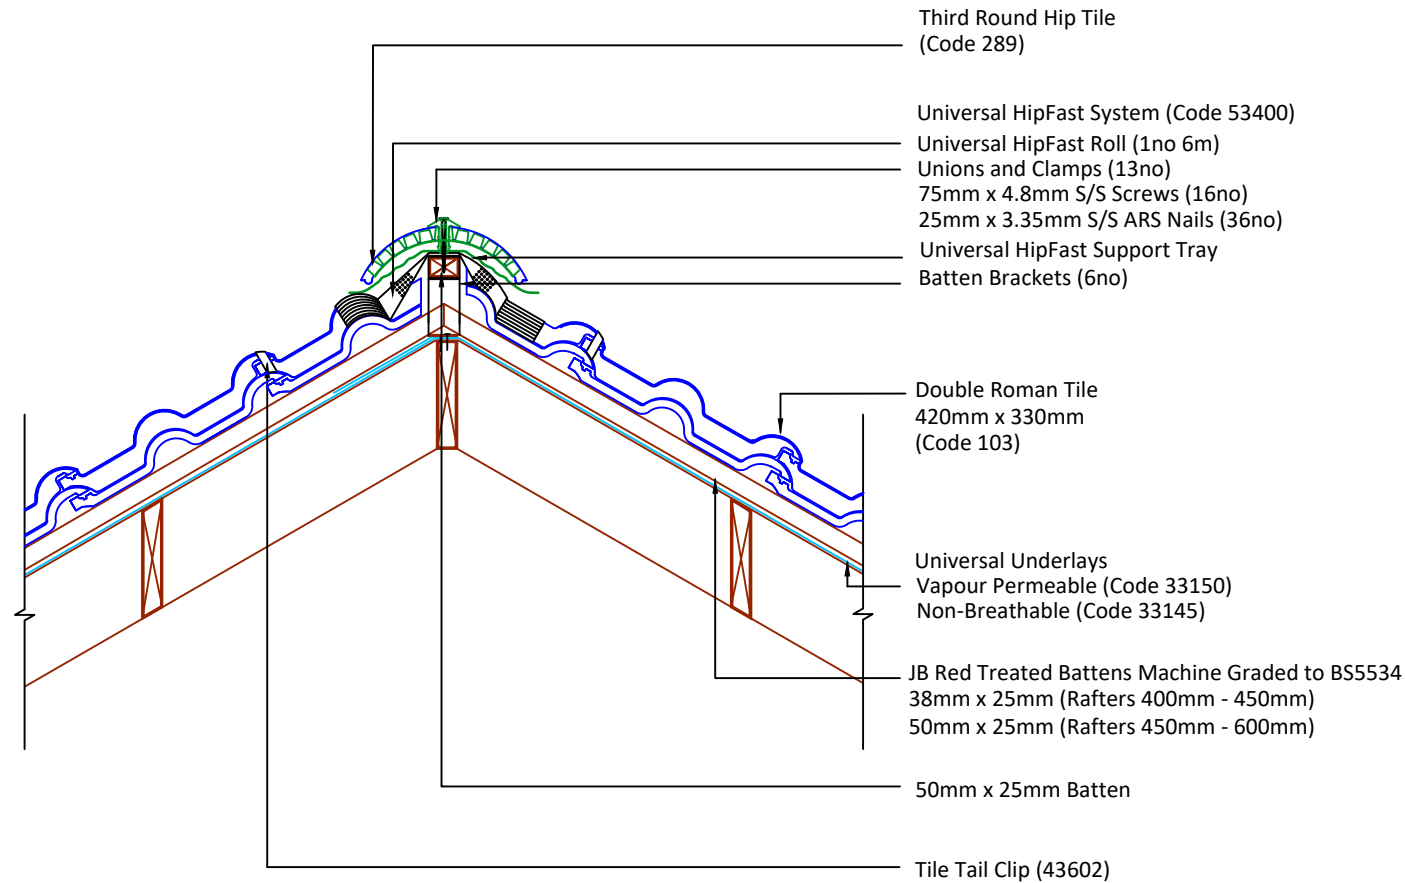

Tilefix Specrite

Estimator BIM

Visit marley.co.uk/technical-services for a full suite of online tools to help with your roof design, specification and fixing.

Feel free to talk to our experts at any time on 01283 722588.

Associated products & fixings

Double Roman Aluminium Nail Pack
Code 30351 (500g)

Double Roman SoloFix Tile Clips
Code 30443 (100 Pack)
Code 30433 (500 Pack)

Tile Head Clips
Code 43604 (20 Pack)

Tile Tail Clips
Code 43602 (20 Pack)

DRAWING NUMBER

51110300

DRAWING REVISION

B

DRAWING TITLE

HipFast Dry Hip - Third Round

SCALE

1:10

Double Roman