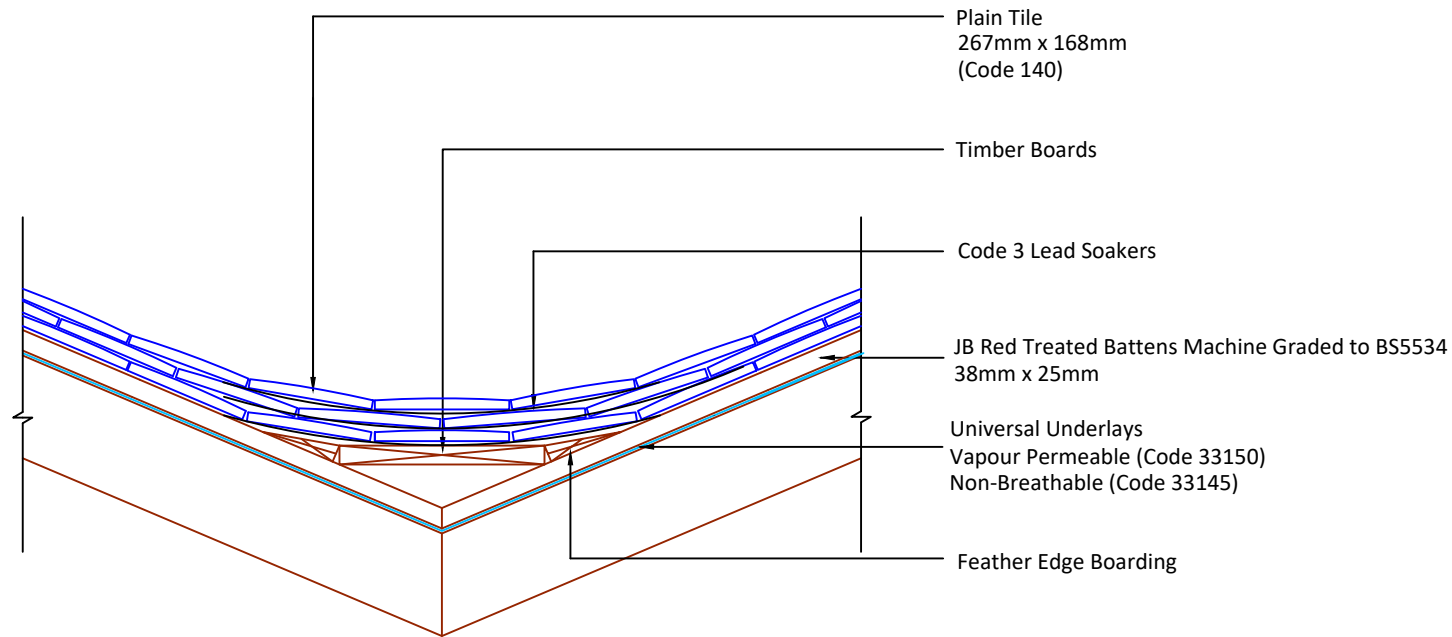

▲ Tilefix ▲ Specrite

▲ Estimator ▲ BIM

Visit marley.co.uk/technical-services for a full suite of online tools to help with your roof design, specification and fixing.

Feel free to talk to our experts at any time on 01283 722588.

Associated products & fixings

DRAWING NUMBER

65014000

DRAWING REVISION

A

DRAWING TITLE

Swept Valley

SCALE

1:10

Plain