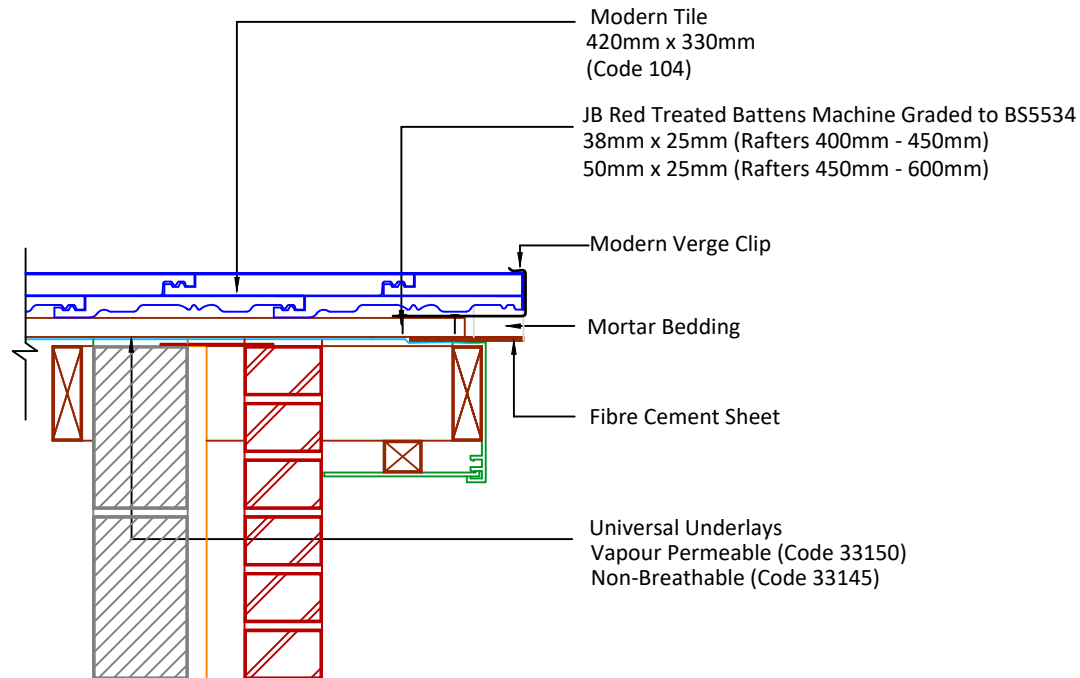

▲ Tilefix ▲ Specrite

▲ Estimator ▲ BIM

Visit marley.co.uk/technical-services for a full suite of online tools to help with your roof design, specification and fixing.

Feel free to talk to our experts at any time on 01283 722588.

Associated products & fixings
Modern Aluminium Nail Pack
Code 30350 (500g)

Modern SoloFix Tile Clips
Code 30440 (100 Pack)
Code 30430 (500 Pack)

Modern Verge Clip & Nail Pack
Code 30290 (50 Pack)

DRAWING NUMBER
45610400

DRAWING REVISION
A

DRAWING TITLE

Mortar Bedded Verge with Nailed Fibre Cement Undercloak - RH

SCALE

1:10

Modern