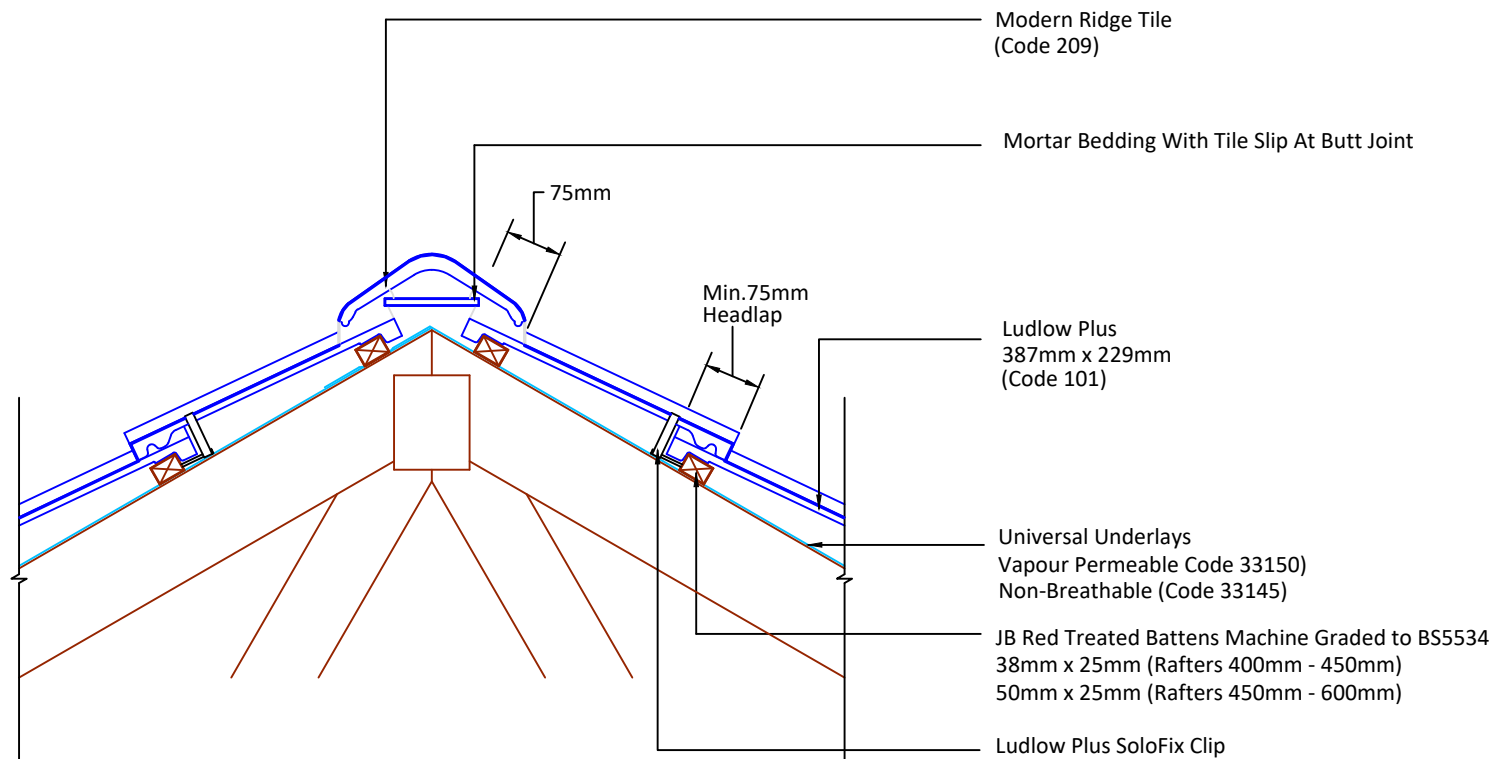

Tilefix Specrite

Estimator BIM

Visit [marley.co.uk/technical-services](http://marley.co.uk/technical-services) for a full suite of online tools to help with your roof design, specification and fixing.

Feel free to talk to our experts at any time on 01283 722588.

Associated products & fixings

Ludlow Plus Aluminium Nail Pack  
Code 30350 (500g)

Ludlow Plus SoloFix Tile Clips  
Code 30440 (100 Pack)  
Code 30430 (500 Pack)

DRAWING NUMBER  
74110130

DRAWING REVISION  
A

DRAWING TITLE

Mortar Bedded Ridge - Modern

SCALE

1:10

Ludlow Plus