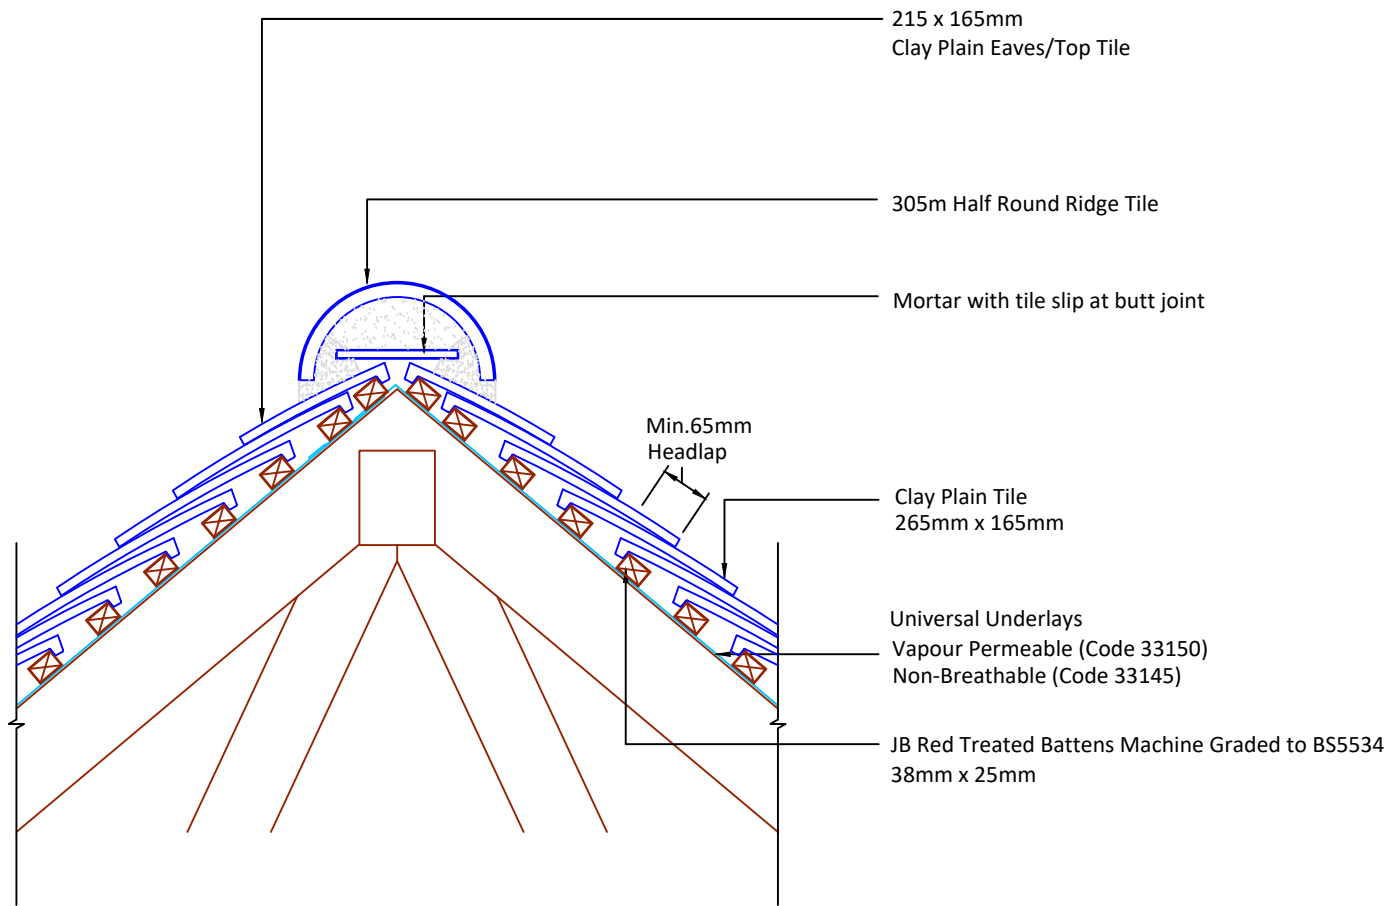

Feel free to talk to our experts at any time on 01283 722588.

Associated products & fixings

Plain Aluminium Nail Pack  
Code 30348 (500g)

DRAWING NUMBER  
733CPT40

DRAWING REVISION  
A

DRAWING TITLE

Mortar Bedded Ridge - Half Round

SCALE

1:10

Clay Plain