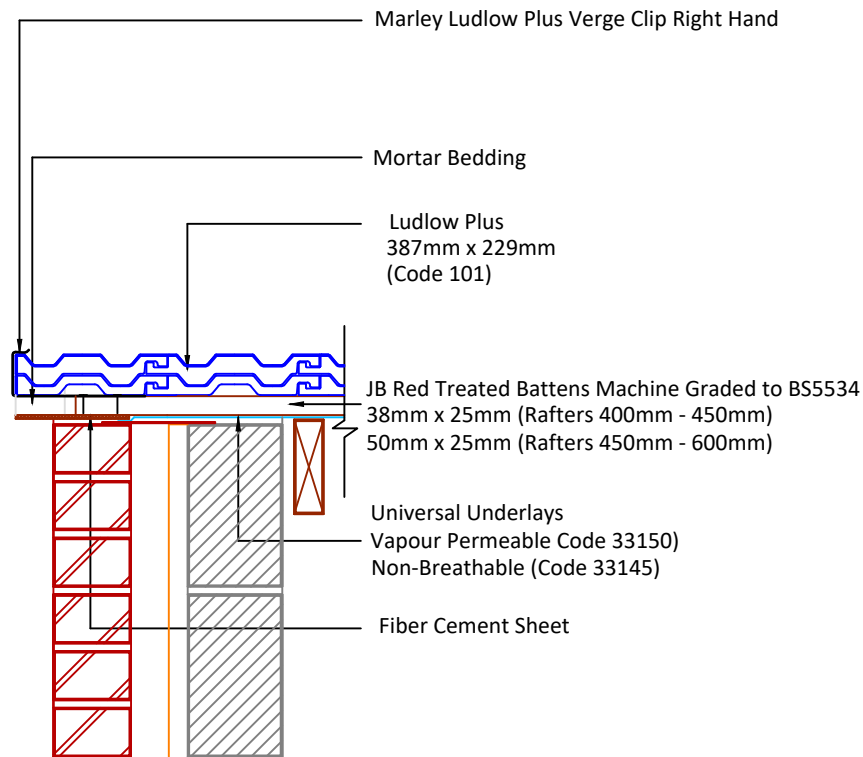

Tilefix Specrite

Estimator BIM

Visit marley.co.uk/technical-services for a full suite of online tools to help with your roof design, specification and fixing.

Feel free to talk to our experts at any time on 01283 722588.

Associated products & fixings

Ludlow Plus Aluminium Nail Pack
Code 30350 (500g)

Ludlow Plus SoloFix Tile Clips
Code 30440 (100 Pack)
Code 30430 (500 Pack)

Ludlow Plus Verge Clip & Nail Pack
Code 30290 (50 Pack)

DRAWING NUMBER
44510100

DRAWING REVISION
A

DRAWING TITLE

Mortar Bedded Verge with Bedded Fibre Cement Undercloak LH

SCALE

1:10

Ludlow
Plus