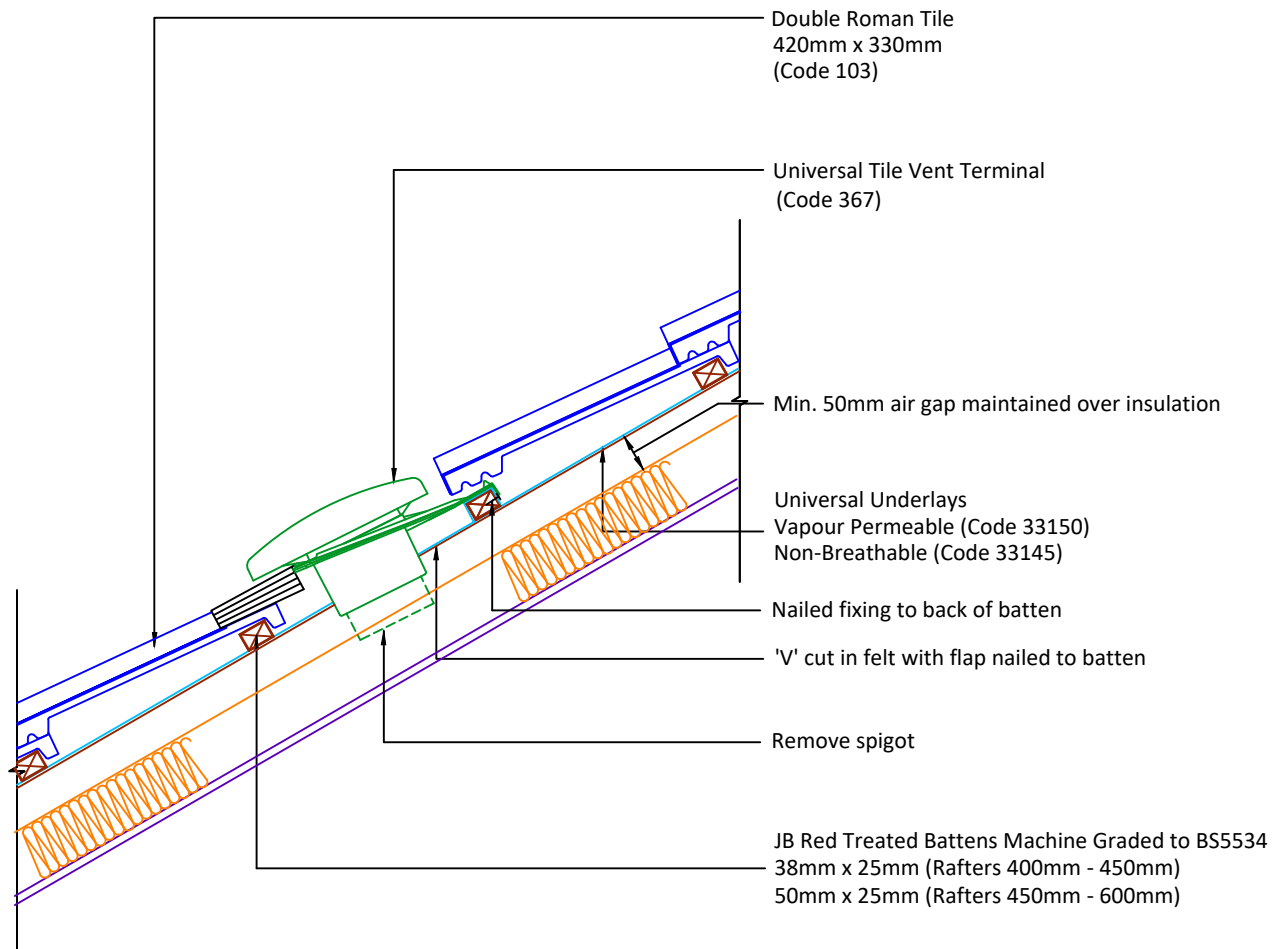

▲ Tilefix ▲ Specrite
▲ Estimator ▲ BIM

Visit marley.co.uk/technical-services for a full suite of online tools to help with your roof design, specification and fixing.

Feel free to talk to our experts at any time on 01283 722588.

Associated products & fixings
Double Roman Aluminium Nail Pack
Code 30351 (500g)

Double Roman SoloFix Tile Clips
Code 30443 (100 Pack)
Code 30433 (500 Pack)

DRAWING NUMBER

83110330

DRAWING REVISION

A

DRAWING TITLE

Roof Slope Ventilator Universal Tile Vent Terminal - Warm Roof

SCALE

1:10

Double
Roman