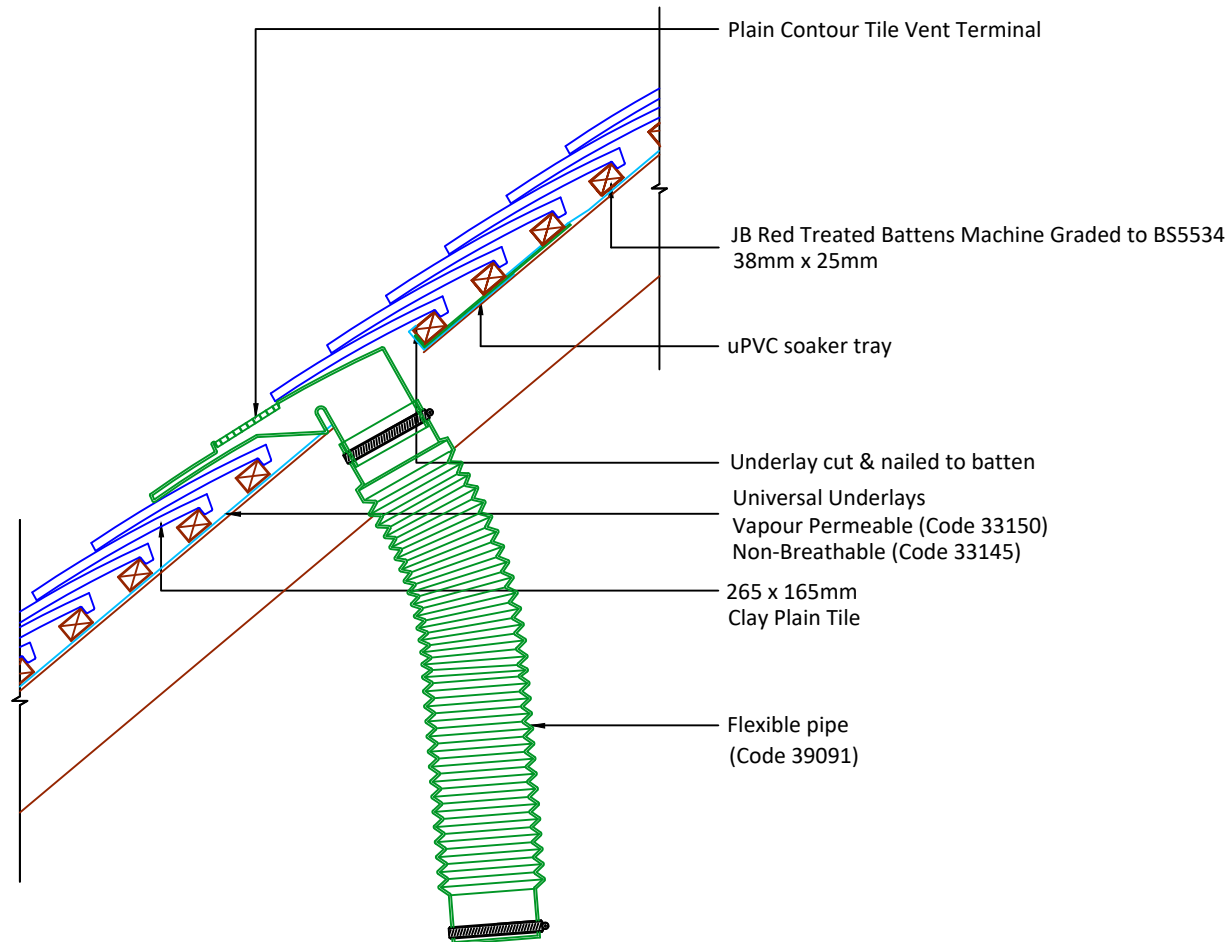

Tilefix    Specrite  
Estimator    BIM

Visit [marley.co.uk/technical-services](http://marley.co.uk/technical-services) for a full suite of online tools to help with your roof design, specification and fixing.

Feel free to talk to our experts at any time on 01283 722588.

Associated products & fixings

Plain Aluminium Nail Pack  
Code 30348 (500g)

DRAWING NUMBER  
852CPT40

DRAWING REVISION  
A

DRAWING TITLE

Roof Slope Terminals - Contour Vent

SCALE

1:10

Clay Plain