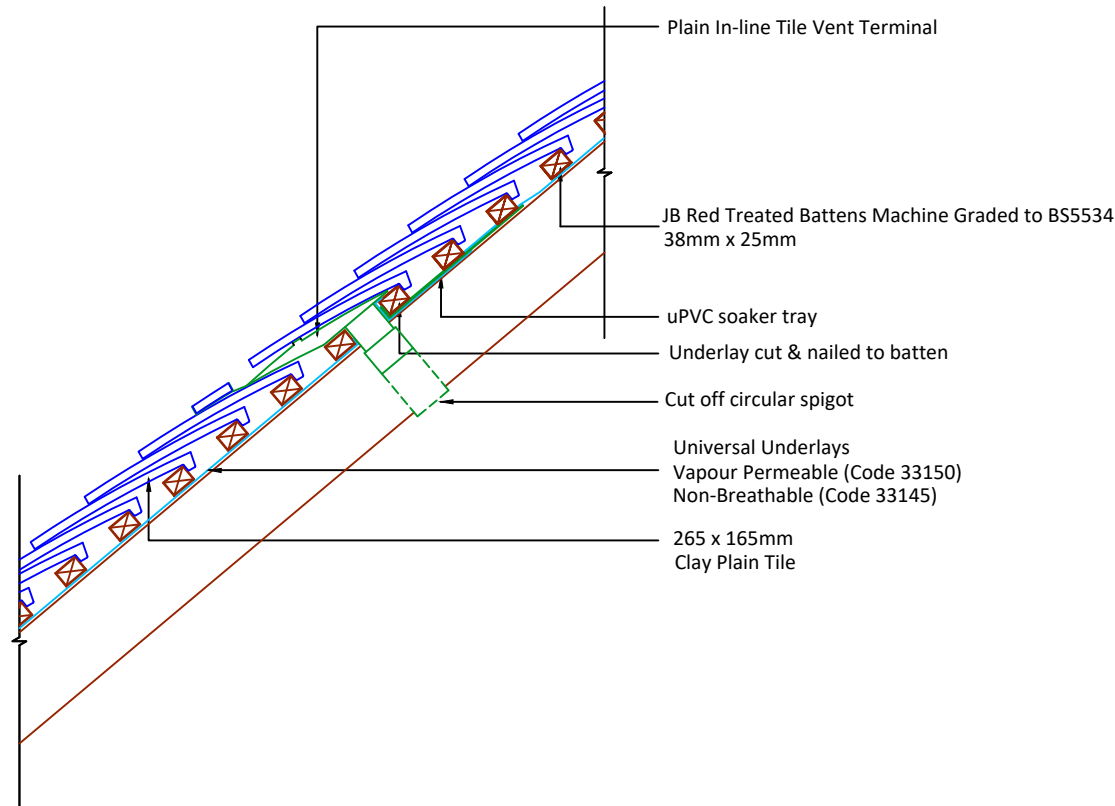

Feel free to talk to our experts at any time on 01283 722588.

Associated products & fixings

Plain Aluminium Nail Pack  
Code 30348 (500g)

DRAWING NUMBER  
844CPT40

DRAWING REVISION  
A

DRAWING TITLE

Roof Slope Ventilator In-Line Vent - Cold Roof

SCALE

1:10

Clay Plain