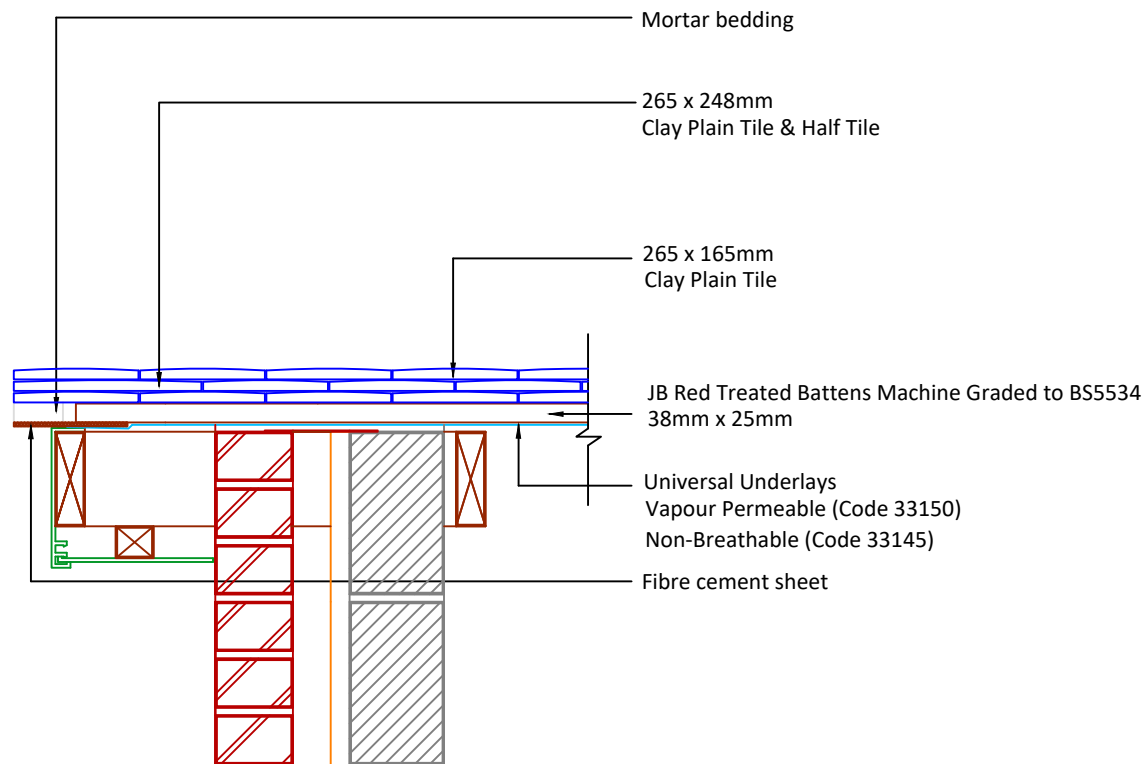

Feel free to talk to our experts at any time on 01283 722588.

Associated products & fixings

Plain Aluminium Nail Pack  
Code 30348 (500g)

DRAWING NUMBER

455CPT00

DRAWING REVISION

A

DRAWING TITLE

Mortar Bedded Verge with Nailed Fibre Cement Undercloak - LH

SCALE

1:10

Clay Plain