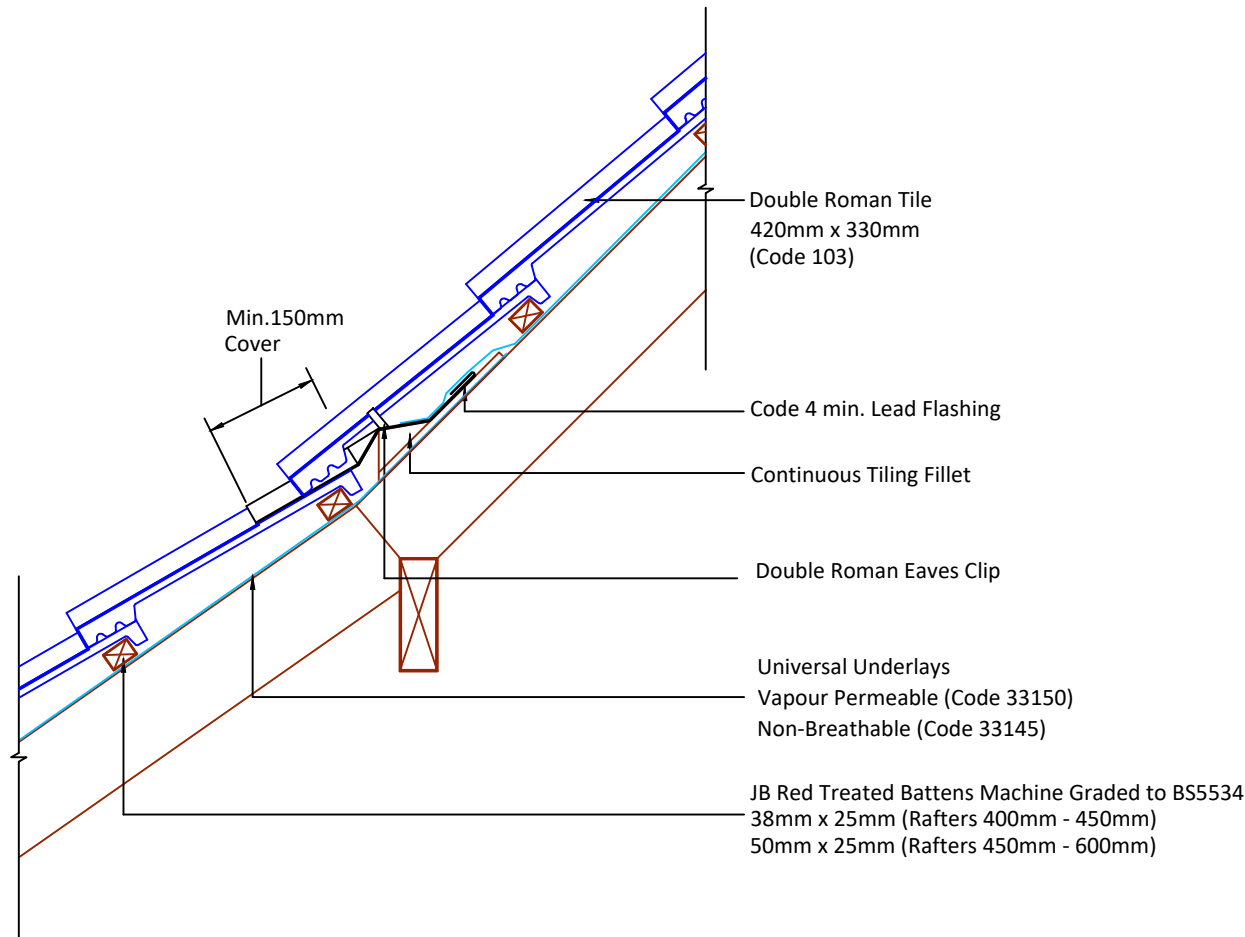

Tilefix Specrite

Estimator BIM

Visit marley.co.uk/technical-services for a full suite of online tools to help with your roof design, specification and fixing.

Feel free to talk to our experts at any time on 01283 722588.

Associated products & fixings

Double Roman Aluminium Nail Pack
Code 30351 (500g)

Double Roman SoloFix Tile Clips
Code 30443 (100 Pack)
Code 30433 (500 Pack)

Double Roman RH Verge
Clip & Nail Pack
Code 30289 (50 Pack)

Double Roman LH Verge
Clip & Nail Pack
Code 30290 (50 Pack)

DRAWING NUMBER

80010335

DRAWING REVISION

A

DRAWING TITLE

Change of Roof Pitch

SCALE

1:10

Double Roman