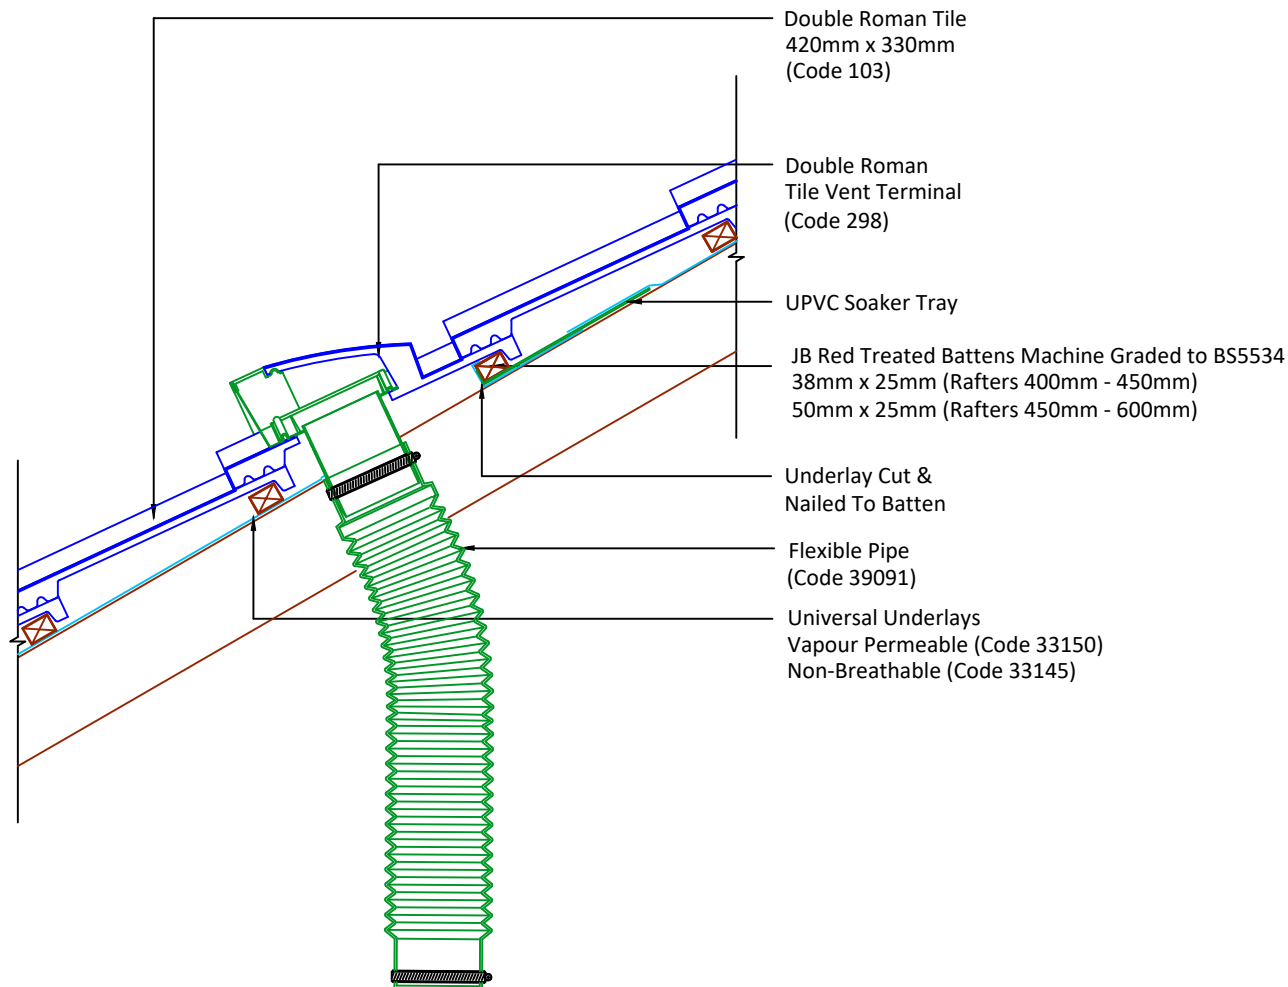

▲ Tilefix ▲ Specrite
▲ Estimator ▲ BIM

Visit marley.co.uk/technical-services for a full suite of online tools to help with your roof design, specification and fixing.

Feel free to talk to our experts at any time on 01283 722588.

Associated products & fixings

Double Roman Aluminium Nail Pack
Code 30351 (500g)

Double Roman SoloFix Tile Clips
Code 30443 (100 Pack)
Code 30433 (500 Pack)

DRAWING NUMBER
85110330

DRAWING REVISION
A

DRAWING TITLE

Roof Slope Terminals Tile Vent

SCALE

1:10

Double
Roman