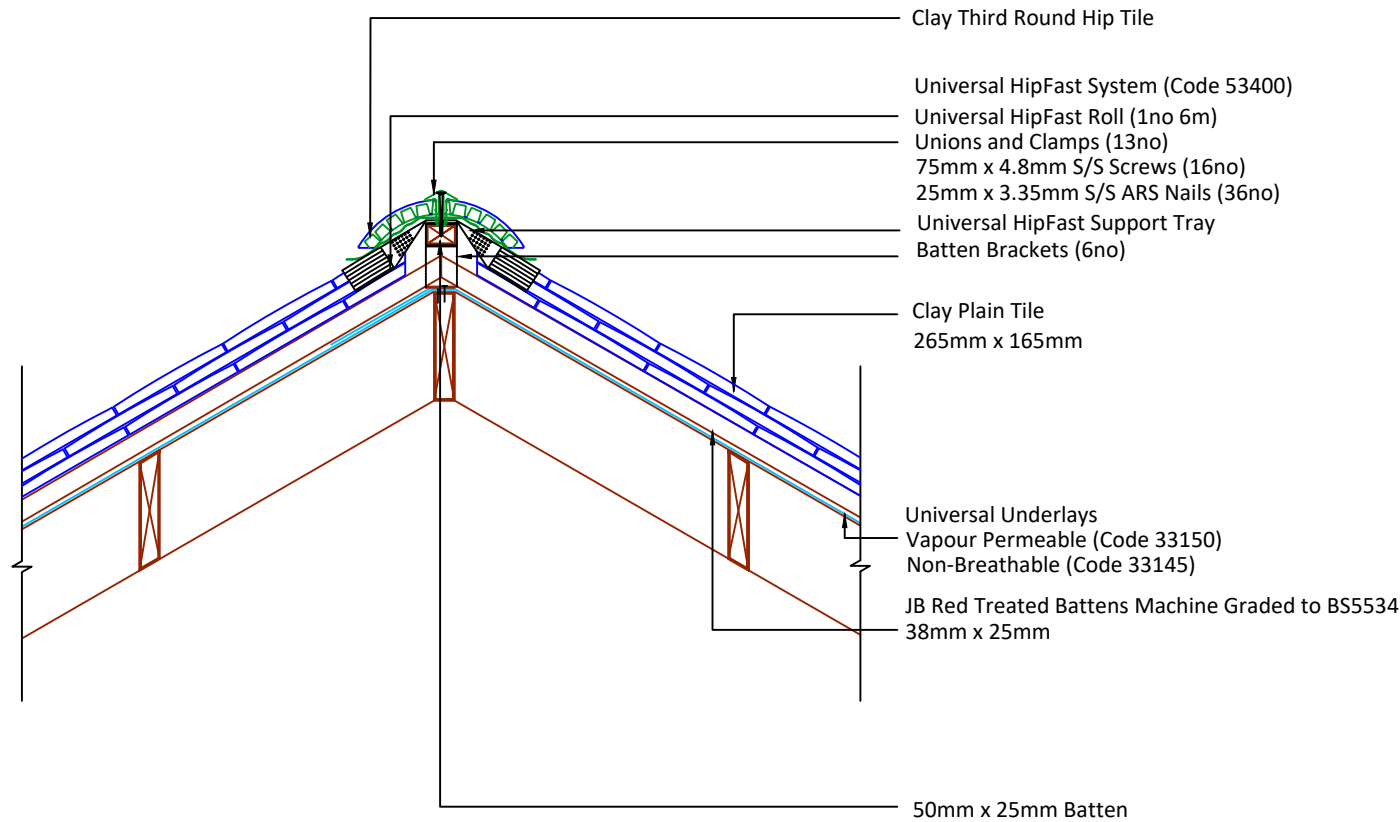

Tilefix Specrite
Estimator BIM

Visit marley.co.uk/technical-services
for a full suite of online tools to help with your
roof design, specification and fixing.

Feel free to talk to our experts at any time on
01283 722588.

Associated products & fixings

Plain Aluminium Nail Pack
Code 30348 (500g)

RidgeFast/HipFast Union Pack
Code 53303 (6 Unions)

DRAWING NUMBER

511CPT00

DRAWING REVISION

B

DRAWING TITLE

HipFast Dry Hip - Third Round

SCALE

1:10

Clay Plain