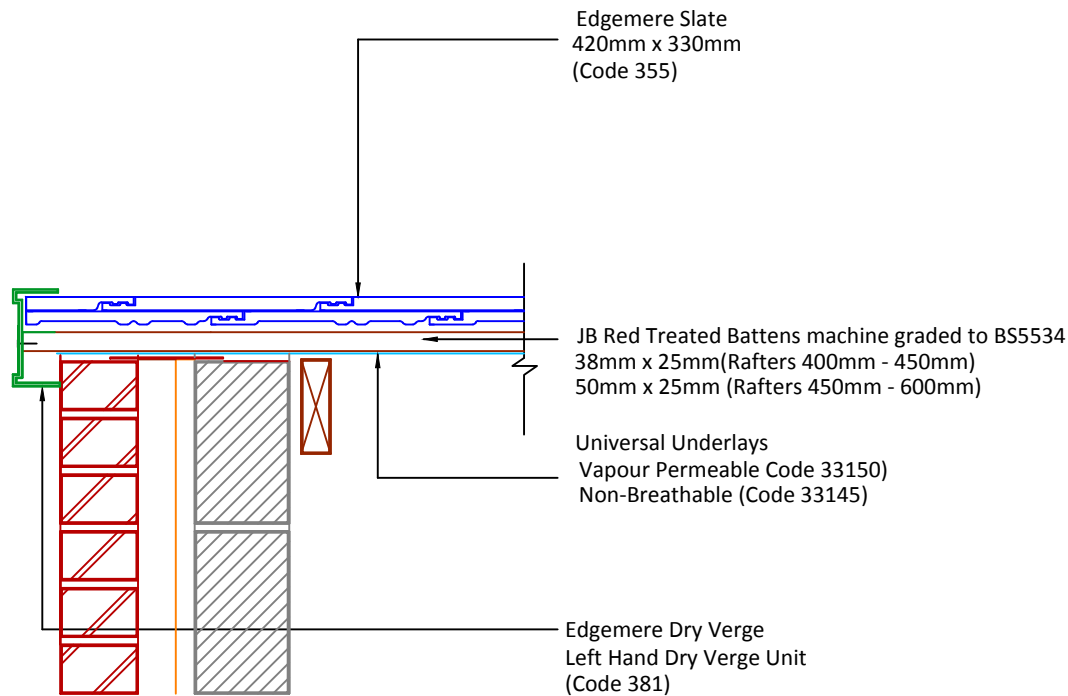

▲ Tilefix ▲ Specrite

▲ Estimator ▲ BIM

Visit marley.co.uk/technical-services for a full suite of online tools to help with your roof design, specification and fixing.

Feel free to talk to our experts at any time on 01283 722588.

Associated products & fixings

Edgemere Aluminium Nail Pack
Code 30398 (500g)

Edgemere SoloFix Tile Clips
Code 30441 (100 Pack)
Code 30431 (500 Pack)

Edgemere RH Verge Clip & Nail Pack
Code 30263 (50 Pack)

Edgemere LH Verge Clip & Nail Pack
Code 30263 (50 Pack)

Edgemere

DRAWING NUMBER
41335500

DRAWING REVISION
A

DRAWING TITLE

Edgemere Dry Verge to Brickwork - LH

SCALE

1:10