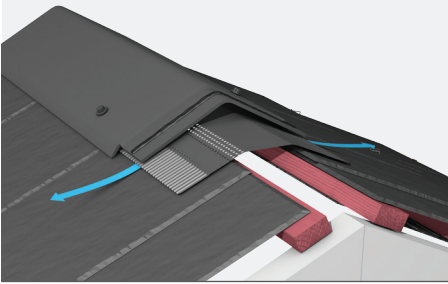

Slate accessories

1st July 2019

SLATE ACCESSORIES

UNIVERSAL RIDGE ROLL

Simple and rapidly installed dry fix system providing 5mm continuous ridge ventilation. Compatible with fibre cement slates and ridges.

Ridge roll

MA33010

CONTINUOUS DRY VERGE

Easy-to-install continuous dry fixed verge system, providing neat weatherproof and durable finish for slates.

Verge trim (3m)

MA42206

(pack of 8)

GRP SLATE DRY VALLEY SYSTEM

Developed to allow the designer freedom to specify a completely mortar-free roof, this system utilises the latest GRP technology. The advanced and unique parabolic gutter section improves discharge rates without added gutter depth.

Valley trough (3m)

MA30578

IN-LINE SLATE VENTILATOR

Ideal for roofs where the normal ventilation airpath is blocked by valleys, abutments, hips, dormer windows and firebreaks or party walls or where it is not possible to incorporate standard eaves or ridge ventilation.