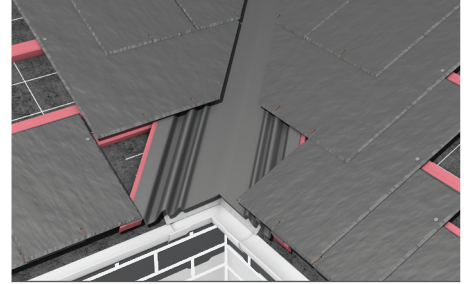

Slate accessories

1st July 2019

SLATE ACCESSORIES

UNIVERSAL RIDGE ROLL

Simple and rapidly installed dry fix system providing 5mm continuous ridge ventilation. Compatible with fibre cement slates and ridges.

Ridge roll

MA33010

CONTINUOUS DRY VERGE

Easy-to-install continuous dry fixed verge system, providing neat weatherproof and durable finish for slates.

Verge trim (3m)

MA42206

(pack of 8)

GRP SLATE DRY VALLEY SYSTEM

Developed to allow the designer freedom to specify a completely mortar-free roof, this system utilises the latest GRP technology. The advanced and unique parabolic gutter section improves discharge rates without added gutter depth.

Valley trough (3m)

MA30578

IN-LINE SLATE VENTILATOR

Ideal for roofs where the normal ventilation airpath is blocked by valleys, abutments, hips, dormer windows and firebreaks or party walls or where it is not possible to incorporate standard eaves or ridge ventilation.