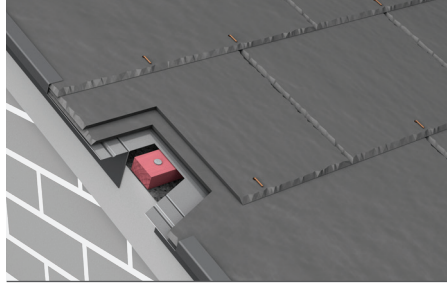

Slate accessories

1st July 2019

SLATE ACCESSORIES

UNIVERSAL RIDGE ROLL

Simple and rapidly installed dry fix system providing 5mm continuous ridge ventilation. Compatible with fibre cement slates and ridges.

Ridge roll

MA33010

CONTINUOUS DRY VERGE

Easy-to-install continuous dry fixed verge system, providing neat weatherproof and durable finish for slates.

Verge trim (3m)

MA42206

(pack of 8)

GRP SLATE DRY VALLEY SYSTEM

Developed to allow the designer freedom to specify a completely mortar-free roof, this system utilises the latest GRP technology. The advanced and unique parabolic gutter section improves discharge rates without added gutter depth.

Valley trough (3m)

MA30578

IN-LINE SLATE VENTILATOR

Ideal for roofs where the normal ventilation airpath is blocked by valleys, abutments, hips, dormer windows and firebreaks or party walls or where it is not possible to incorporate standard eaves or ridge ventilation.