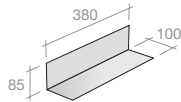

In-line slate ventilator EU_UNIVSLATEVENT

In-line slate vent adaptor

EU_INLINESLATEADAP

Flexible pipe

MA39091

DRY FIX SOAKERS

The Marley range of individual dry soakers is an easy to install, lightweight and highly affordable way to reduce both the material and labour costs associated with lead at side abutments.

Dry soaker (for both left and right hand)

MA30480

(pack of 10)

SLATER'S TUB AND FIXINGS

- ▲ All the fixings you need in a tub
- ▲ Perfectly shaped to sit safely on roof
- ▲ 2000 copper nails (30 x 2.65mm gauge)
- ▲ 1000 copper disc rivets
- ▲ Complies with BS 5534