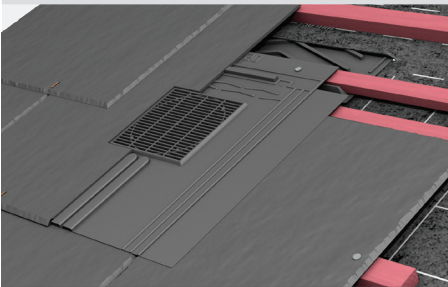

Slate accessories

1st July 2019

SLATE ACCESSORIES

UNIVERSAL RIDGE ROLL

Simple and rapidly installed dry fix system providing 5mm continuous ridge ventilation. Compatible with fibre cement slates and ridges.

Ridge roll

MA33010

CONTINUOUS DRY VERGE

Easy-to-install continuous dry fixed verge system, providing neat weatherproof and durable finish for slates.

Verge trim (3m)

MA42206

(pack of 8)

GRP SLATE DRY VALLEY SYSTEM

Developed to allow the designer freedom to specify a completely mortar-free roof, this system utilises the latest GRP technology. The advanced and unique parabolic gutter section improves discharge rates without added gutter depth.

Valley trough (3m)

MA30578

IN-LINE SLATE VENTILATOR

Ideal for roofs where the normal ventilation airpath is blocked by valleys, abutments, hips, dormer windows and firebreaks or party walls or where it is not possible to incorporate standard eaves or ridge ventilation.