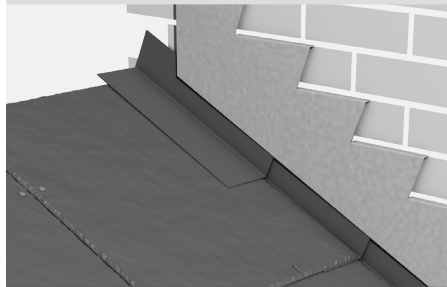

Ridge roll

MA33010

CONTINUOUS DRY VERGE

Easy-to-install continuous dry fixed verge system, providing neat weatherproof and durable finish for slates.

Verge trim (3m)

MA42206

(pack of 8)

GRP SLATE DRY VALLEY SYSTEM

Developed to allow the designer freedom to specify a completely mortar-free roof, this system utilises the latest GRP technology. The advanced and unique parabolic gutter section improves discharge rates without added gutter depth.

In-line slate ventilator EU_UNIVSLATEVENT

In-line slate vent adaptor

EU_INLINESLATEADAP

Flexible pipe

MA39091

DRY FIX SOAKERS

The Marley range of individual dry soakers is an easy to install, lightweight and highly affordable way to reduce both the material and labour costs associated with lead at side abutments.

Dry soaker (for both left and right hand)

MA30480

(pack of 10)

SLATER'S TUB AND FIXINGS

- ▲ All the fixings you need in a tub
- ▲ Perfectly shaped to sit safely on roof
- ▲ 2000 copper nails (30 x 2.65mm gauge)
- ▲ 1000 copper disc rivets
- ▲ Complies with BS 5534